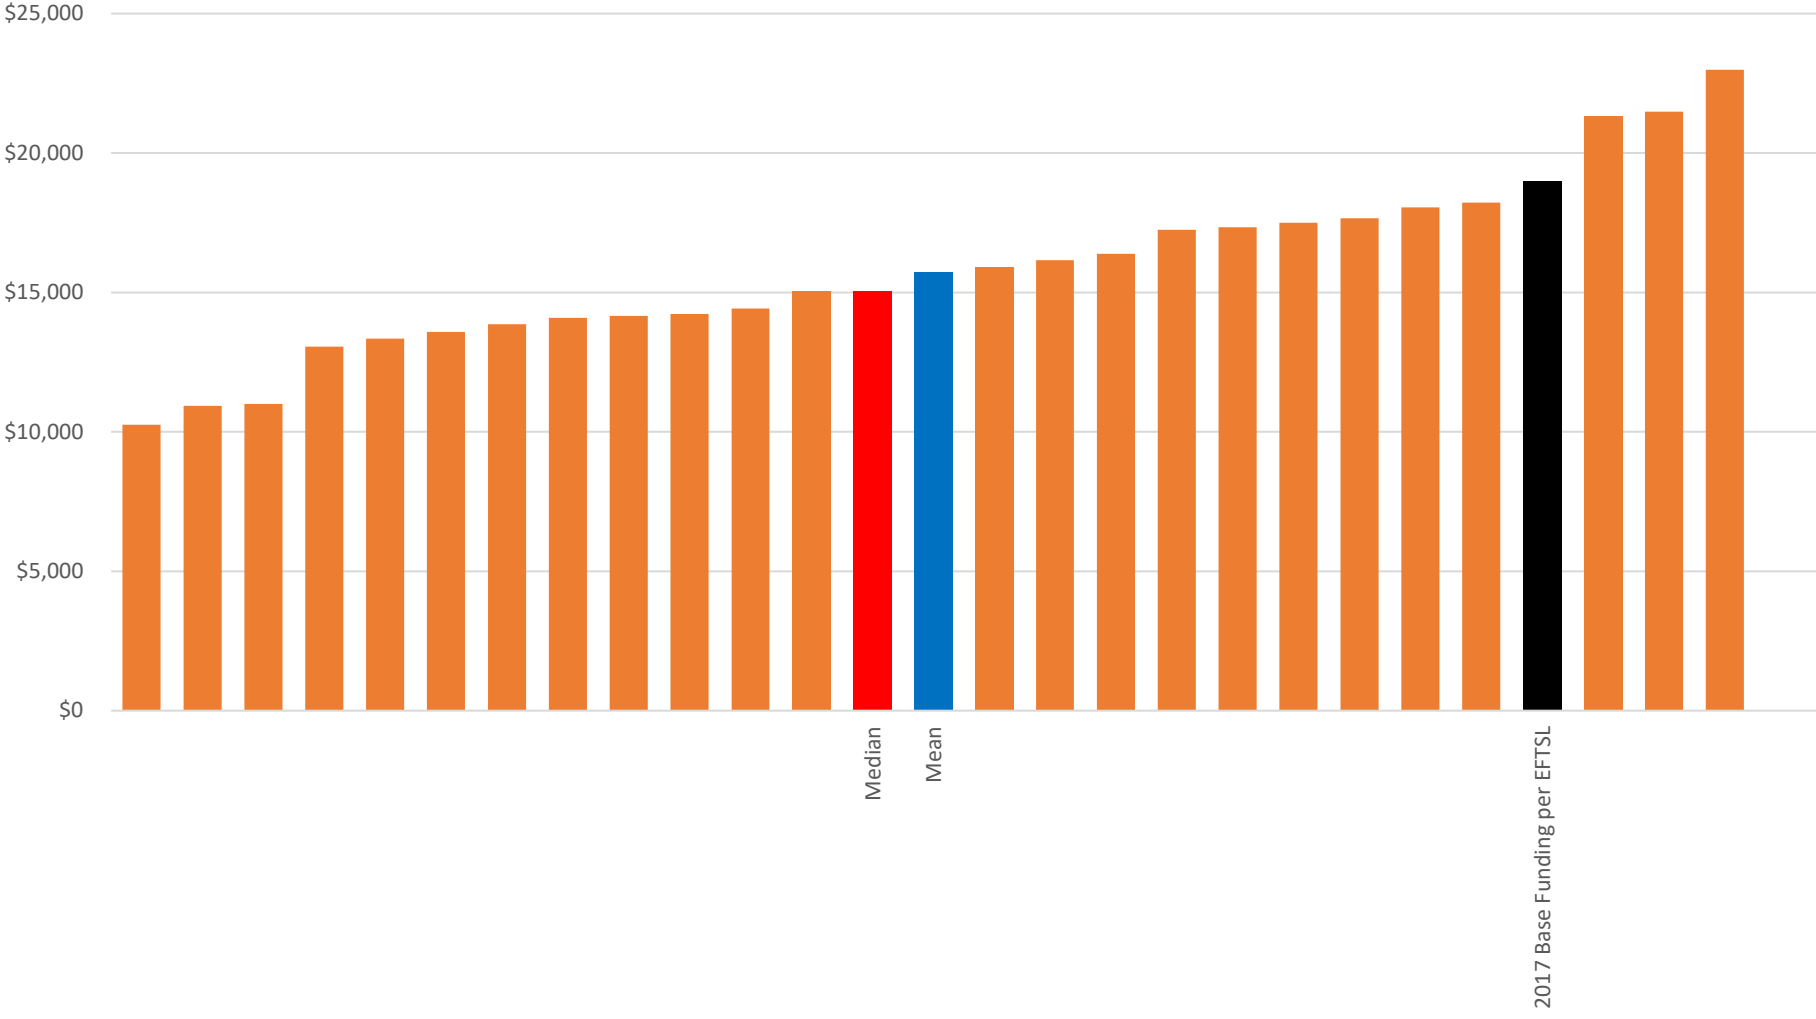

2017 Cost per EFTSL for all Universities in Sample - Communication and Media Studies (Bachelor Degree)