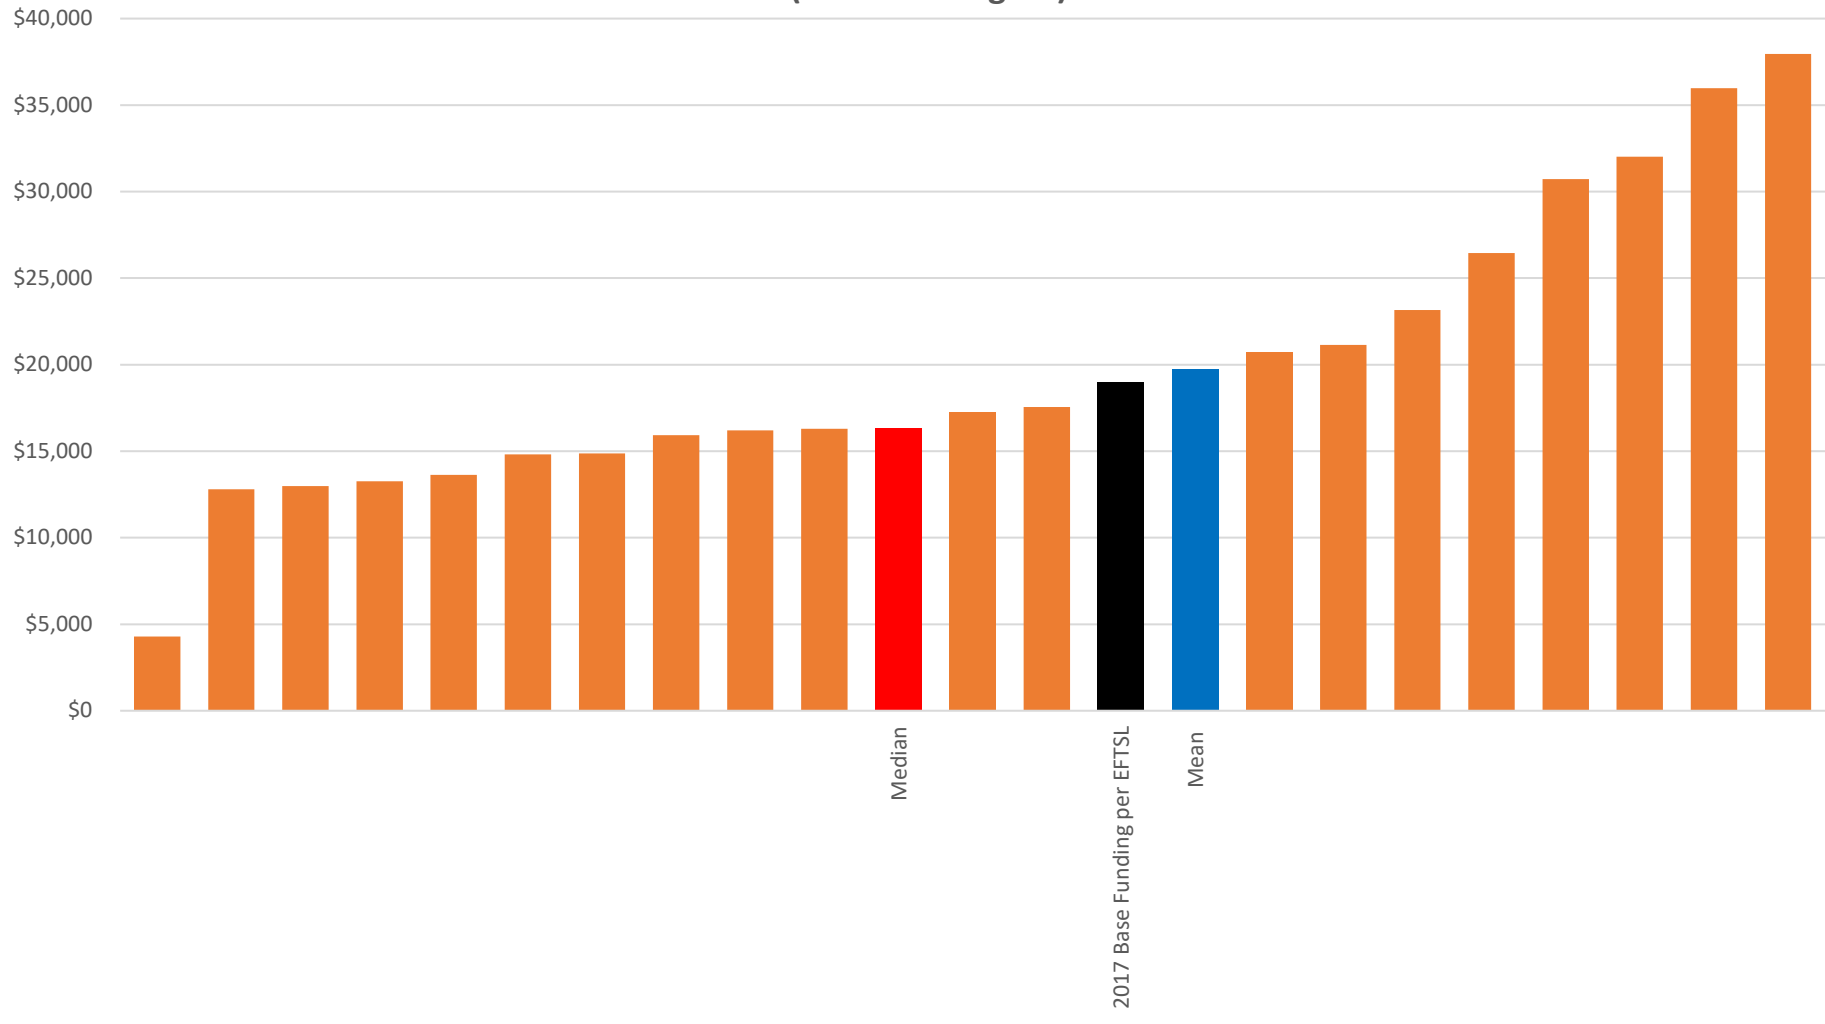

2017 Cost per EFTSL for all Universities in Sample - Foreign Languages and Translating (Bachelor Degree)