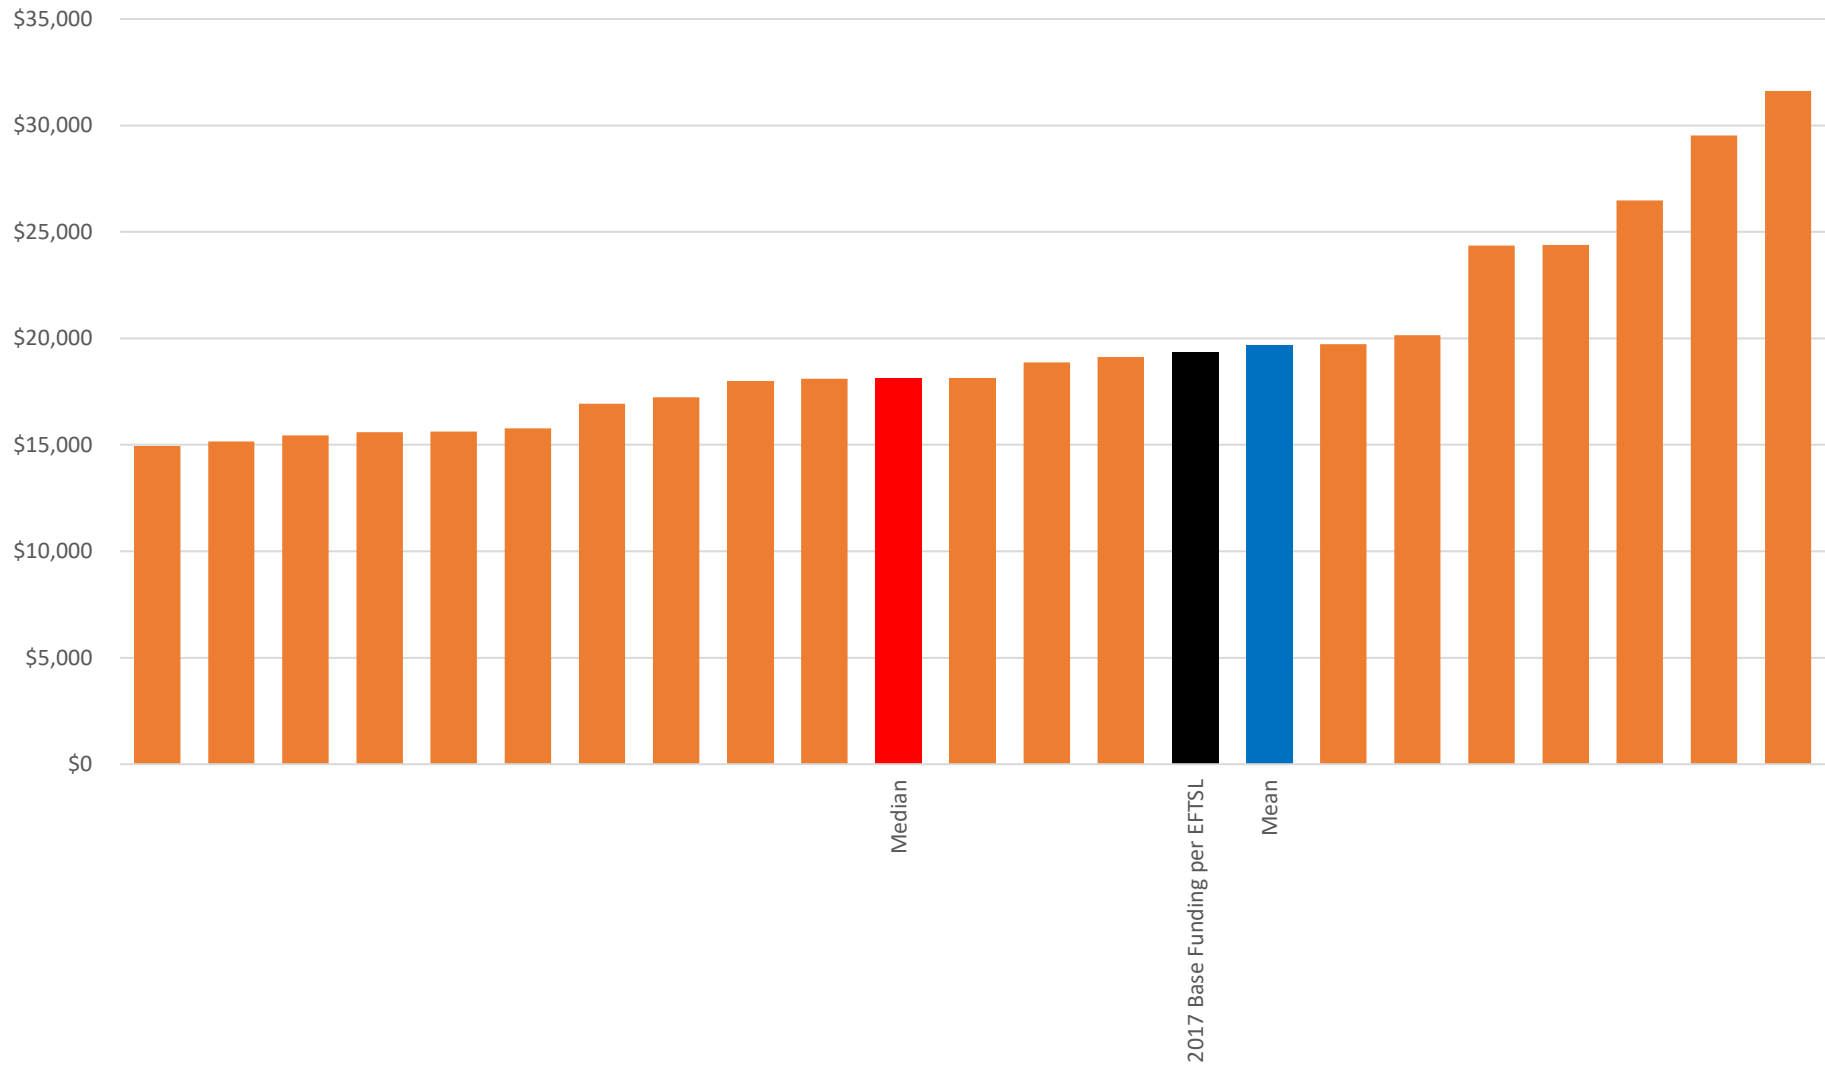

2017 Cost per EFTSL for all Universities in Sample - Architecture and Building (Bachelor Degree)