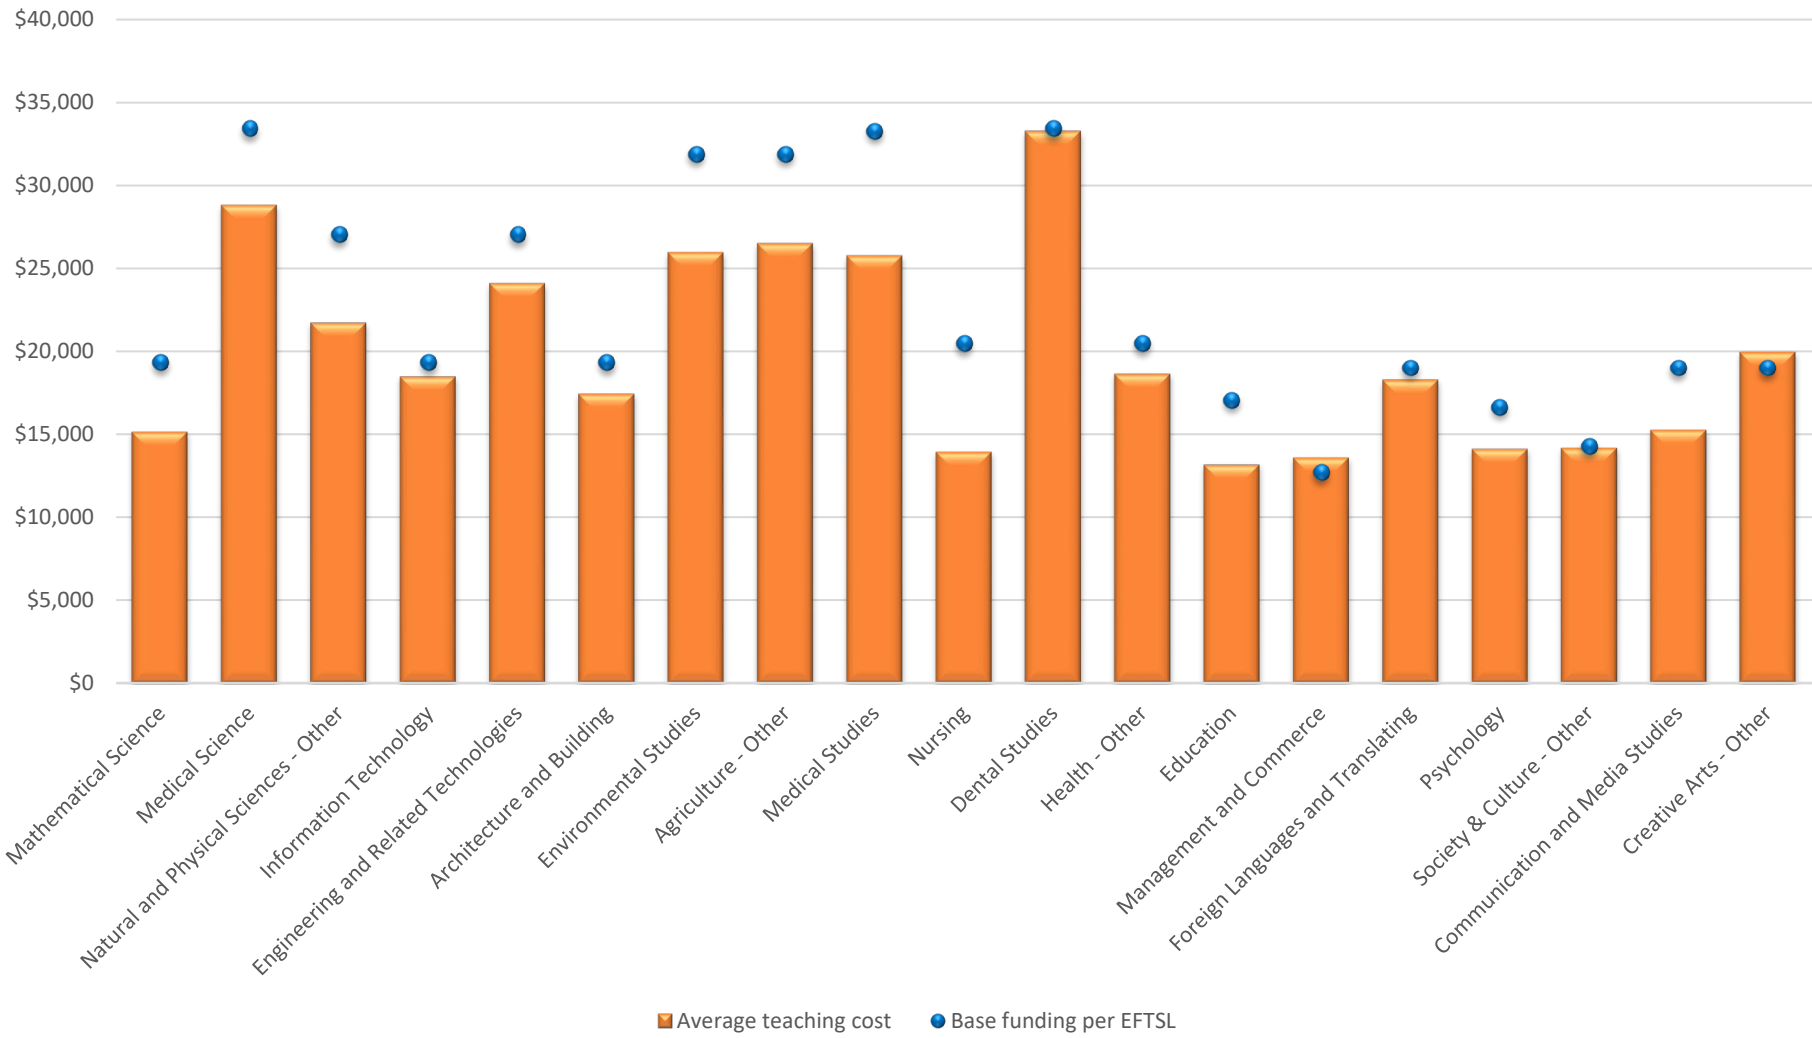

15,000 to 25,000 Domestic Bachelor Students - Teaching Cost (Bachelor Degree) vs Base Funding (2017)

Greater than 25,000 Domestic Bachelor Students - Teaching Cost (Bachelor Degree) vs Base Funding (2017)