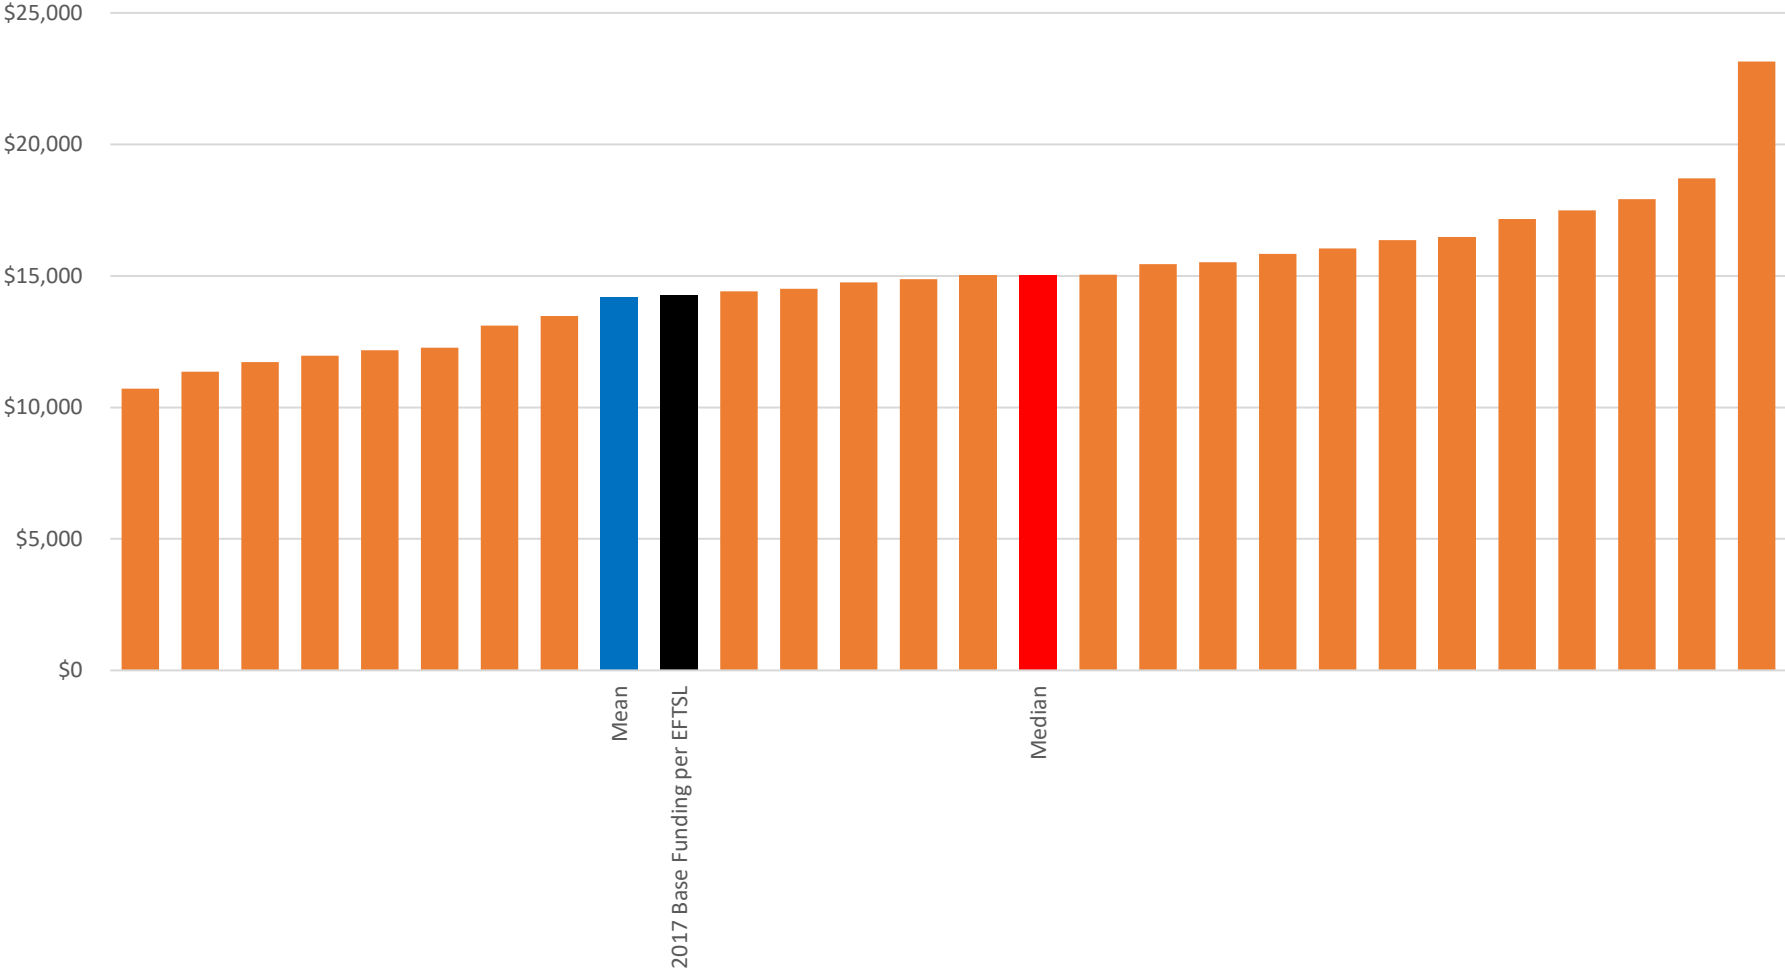

2017 Cost per EFTSL for all Universities in Sample - Society and Culture - Other (Bachelor Degree)