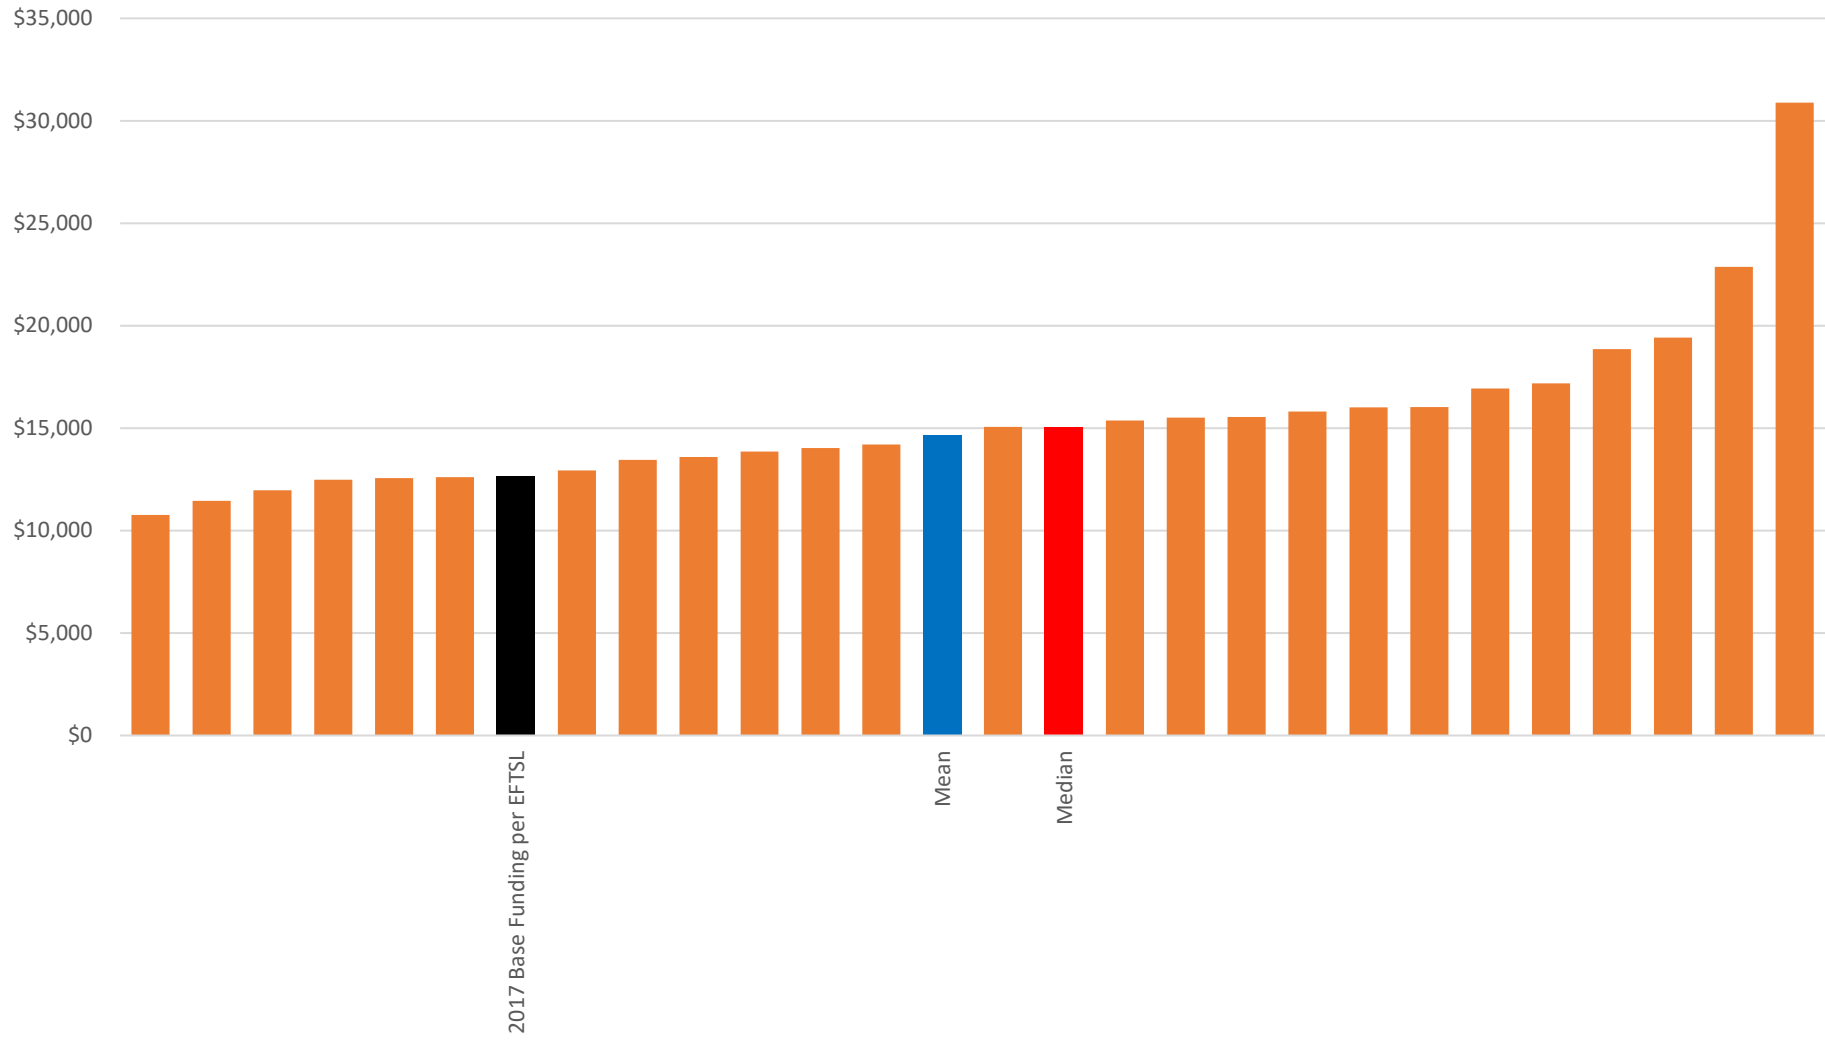

2017 Cost per EFTSL for all Universities in Sample - Management and Commerce (Bachelor Degree)