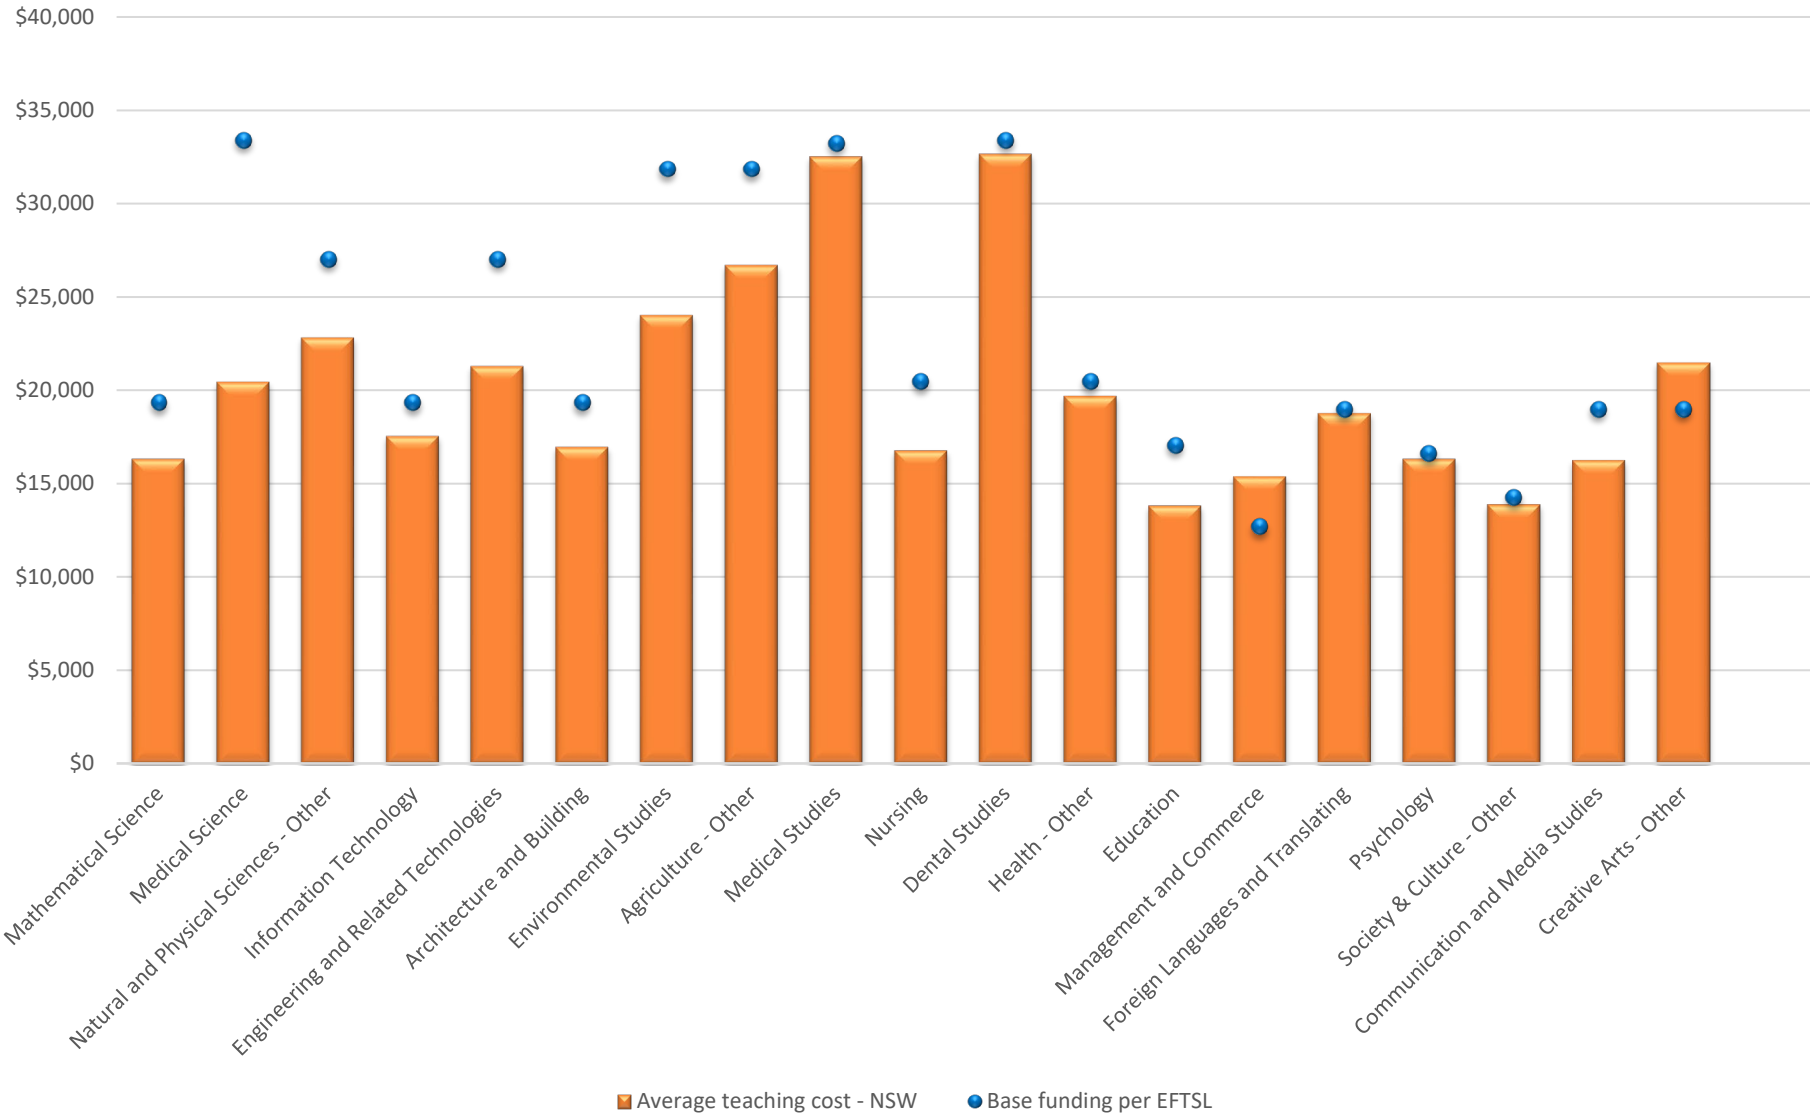

NSW - Teaching Cost (Bachelor Degree) vs Base Funding (2017)