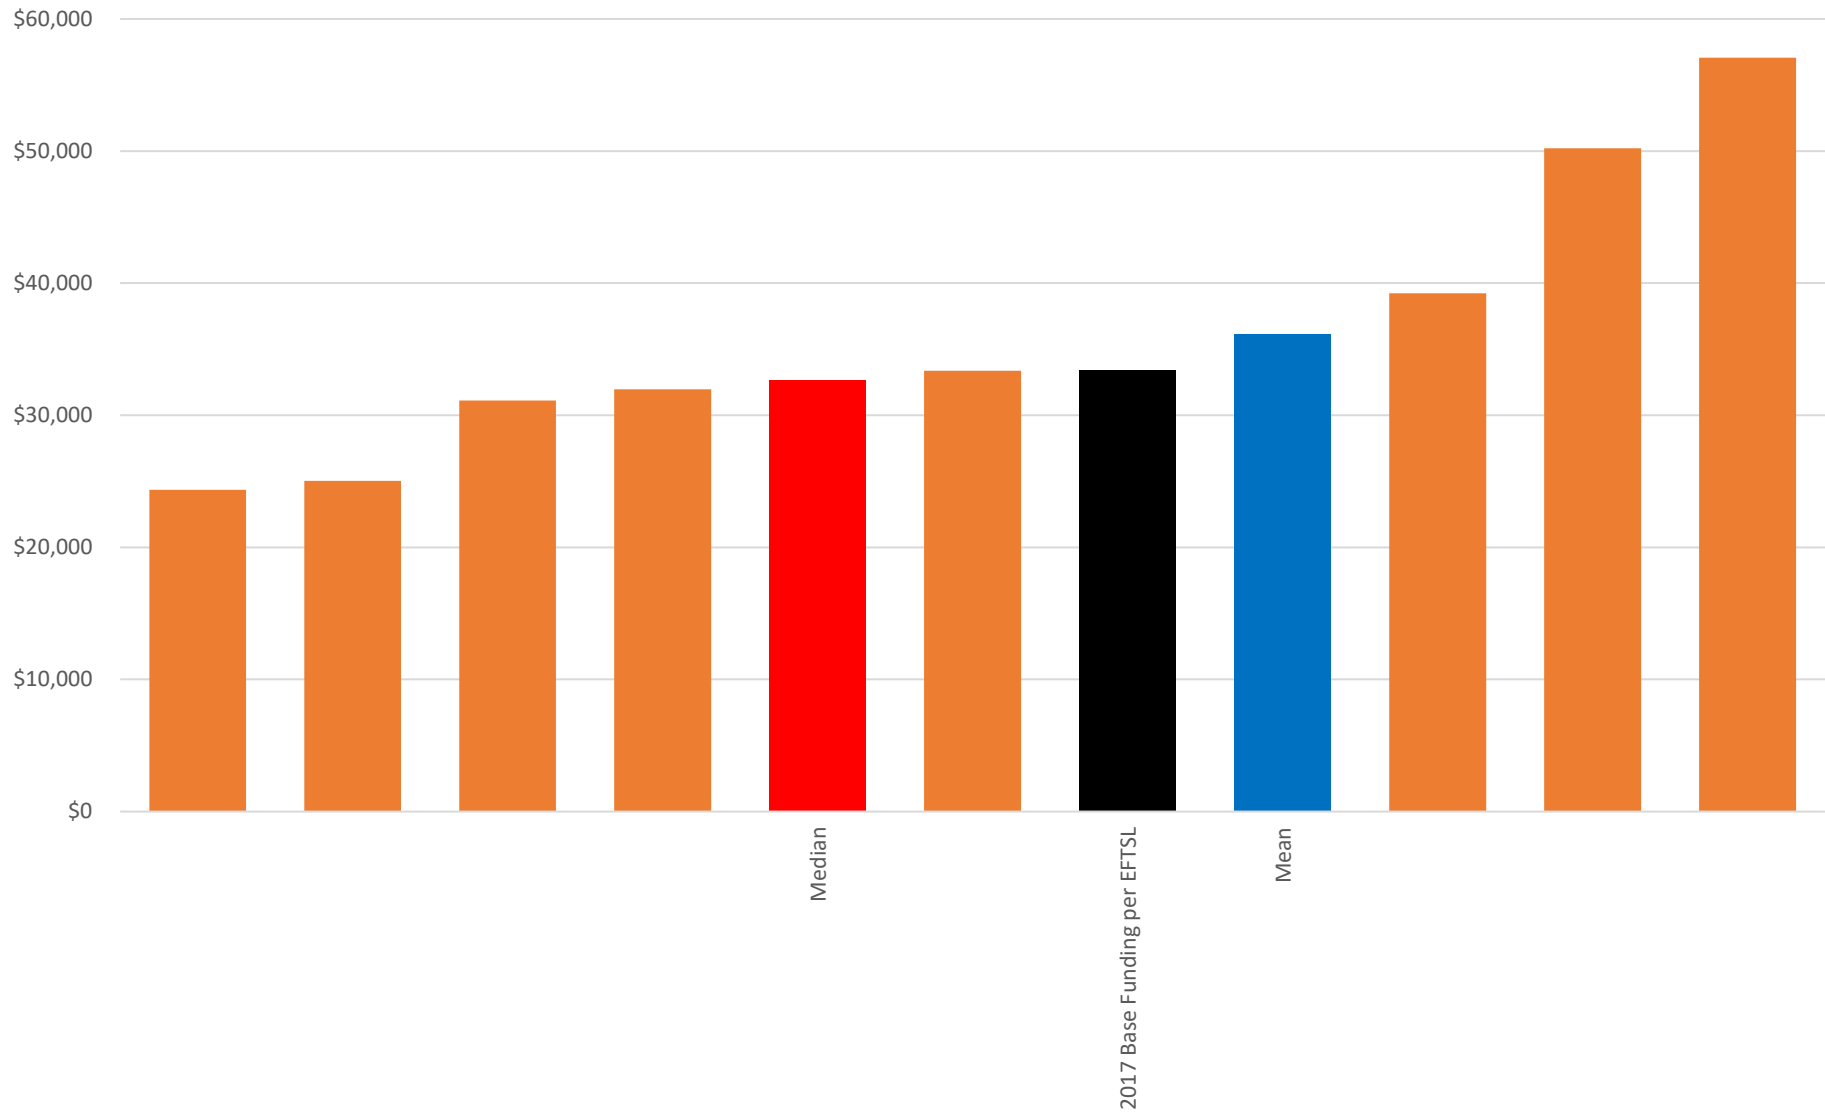

2017 Cost per EFTSL for all Universities in Sample - Dental Studies (Bachelor Degree)