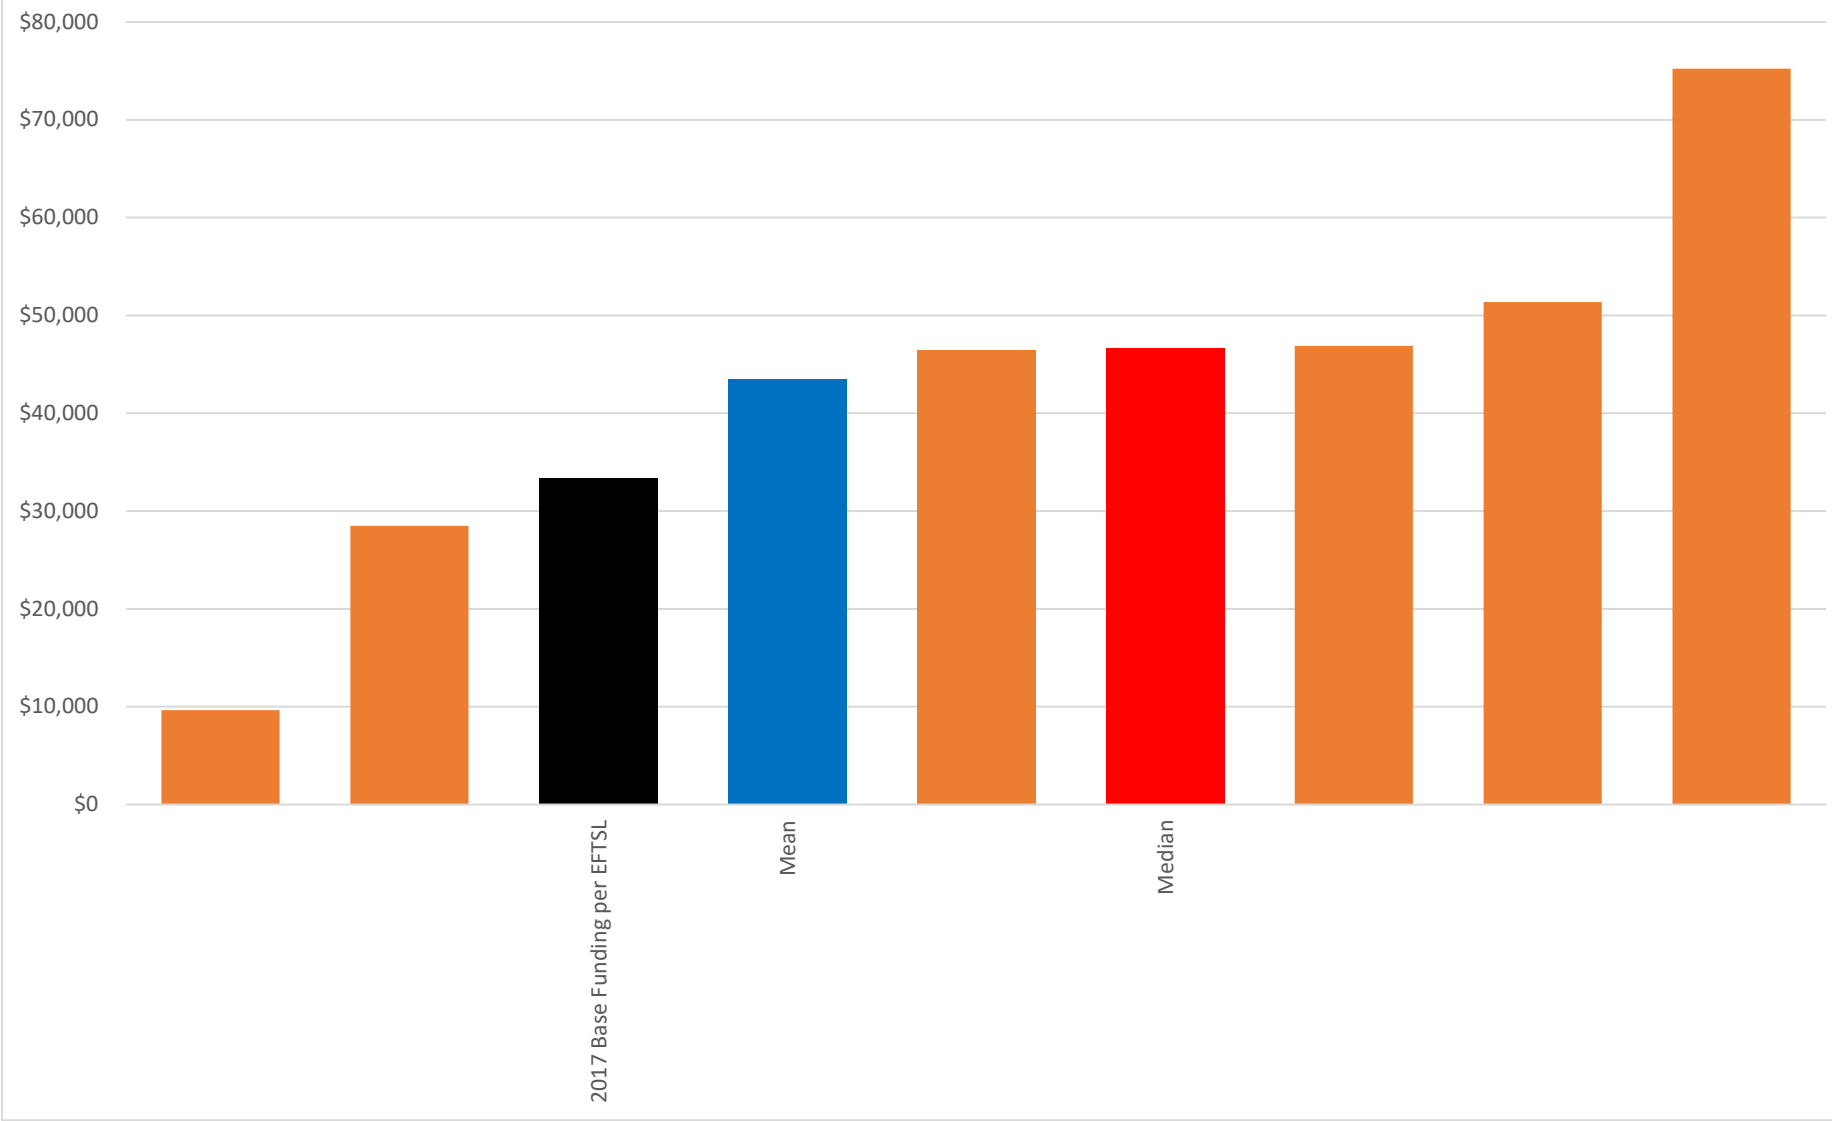

2017 Cost per EFTSL for all Universities in Sample - Veterinary Studies (Bachelor Degree)