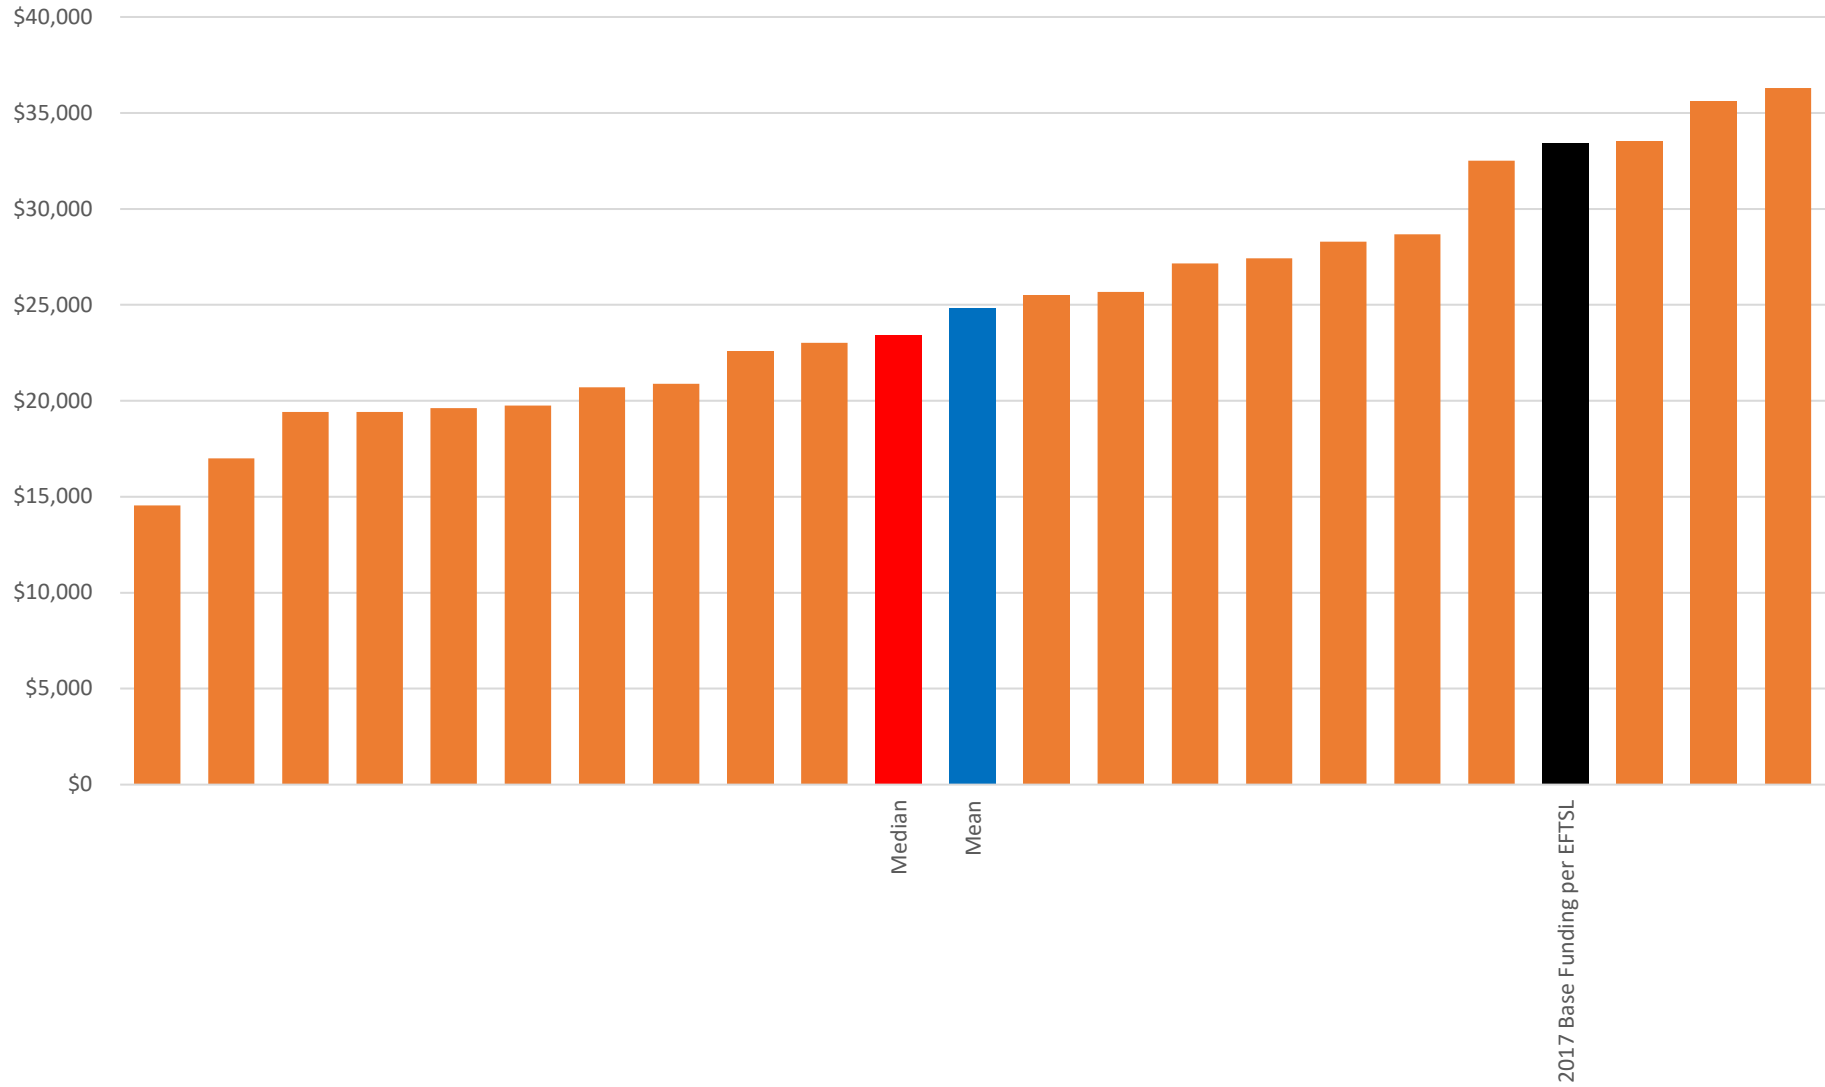

2017 Cost per EFTSL for all Universities in Sample - Medical Science (Bachelor Degree)