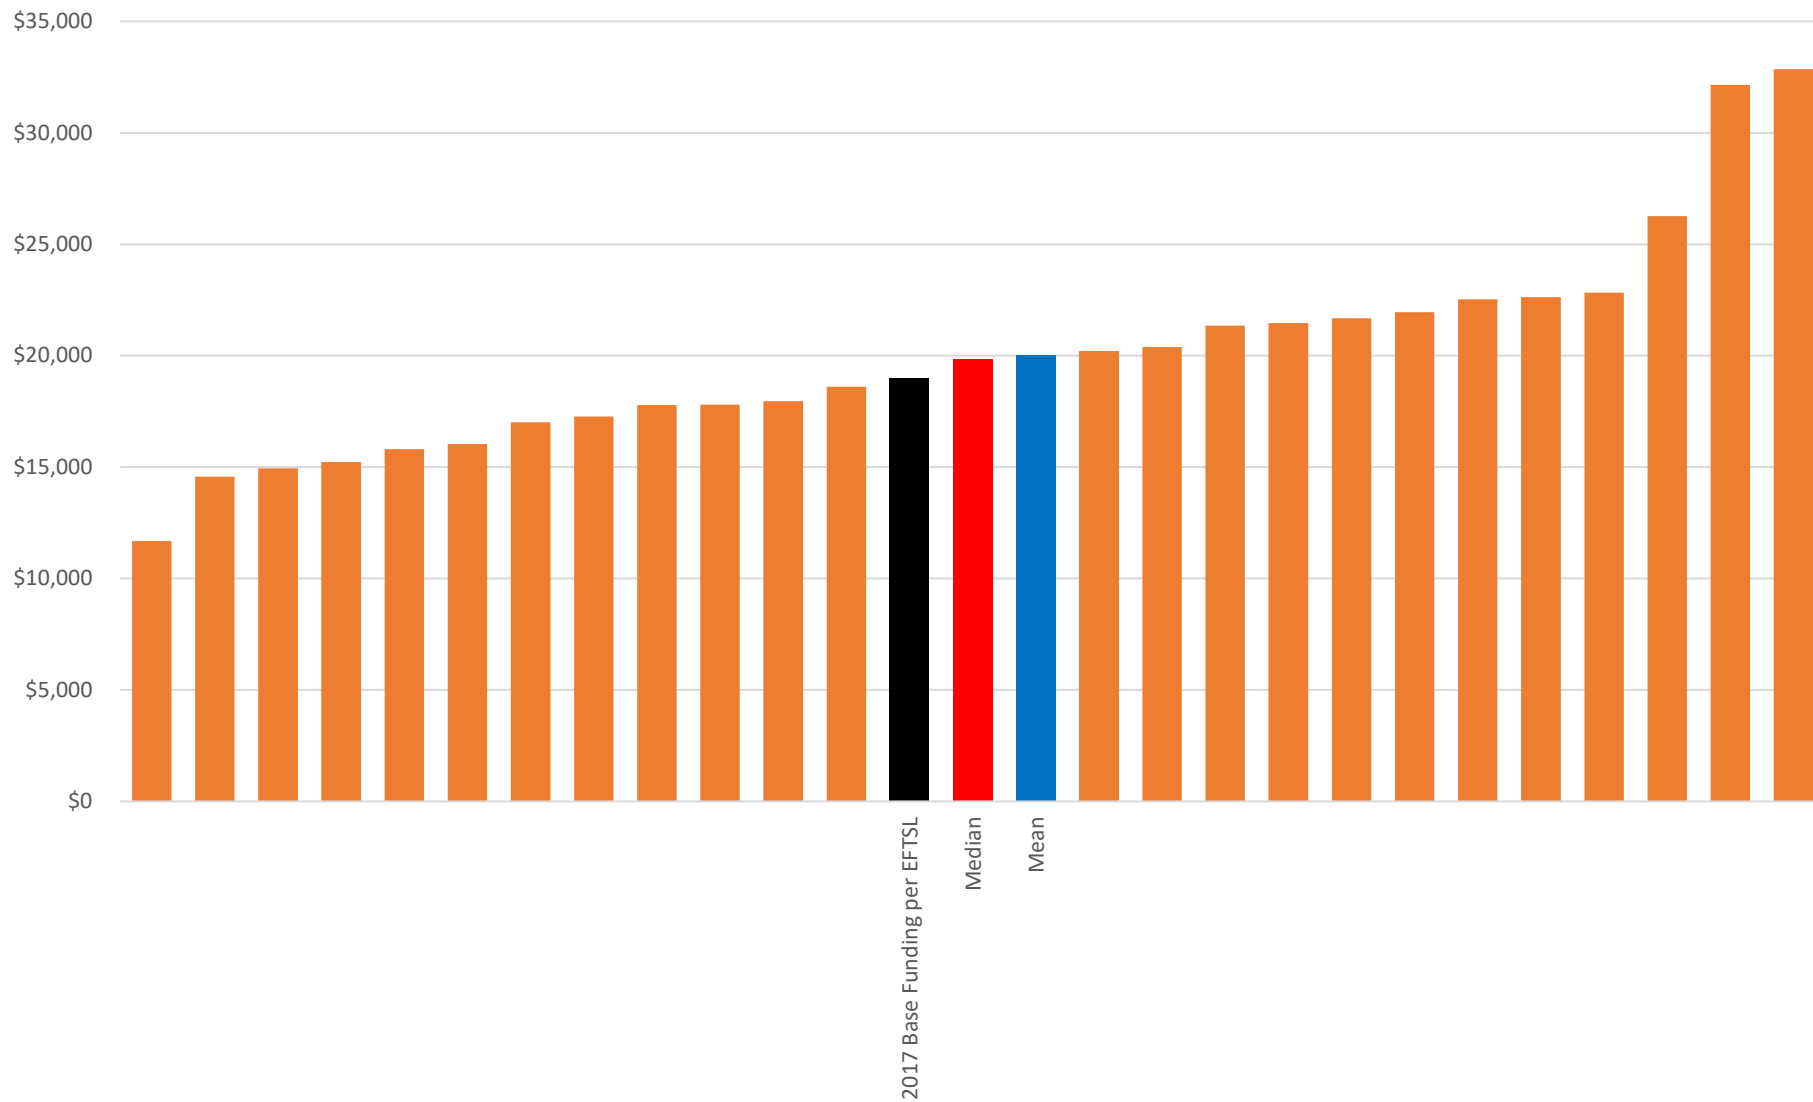

2017 Cost per EFTSL for all Universities in Sample - Creative Arts - Other (Bachelor Degree)