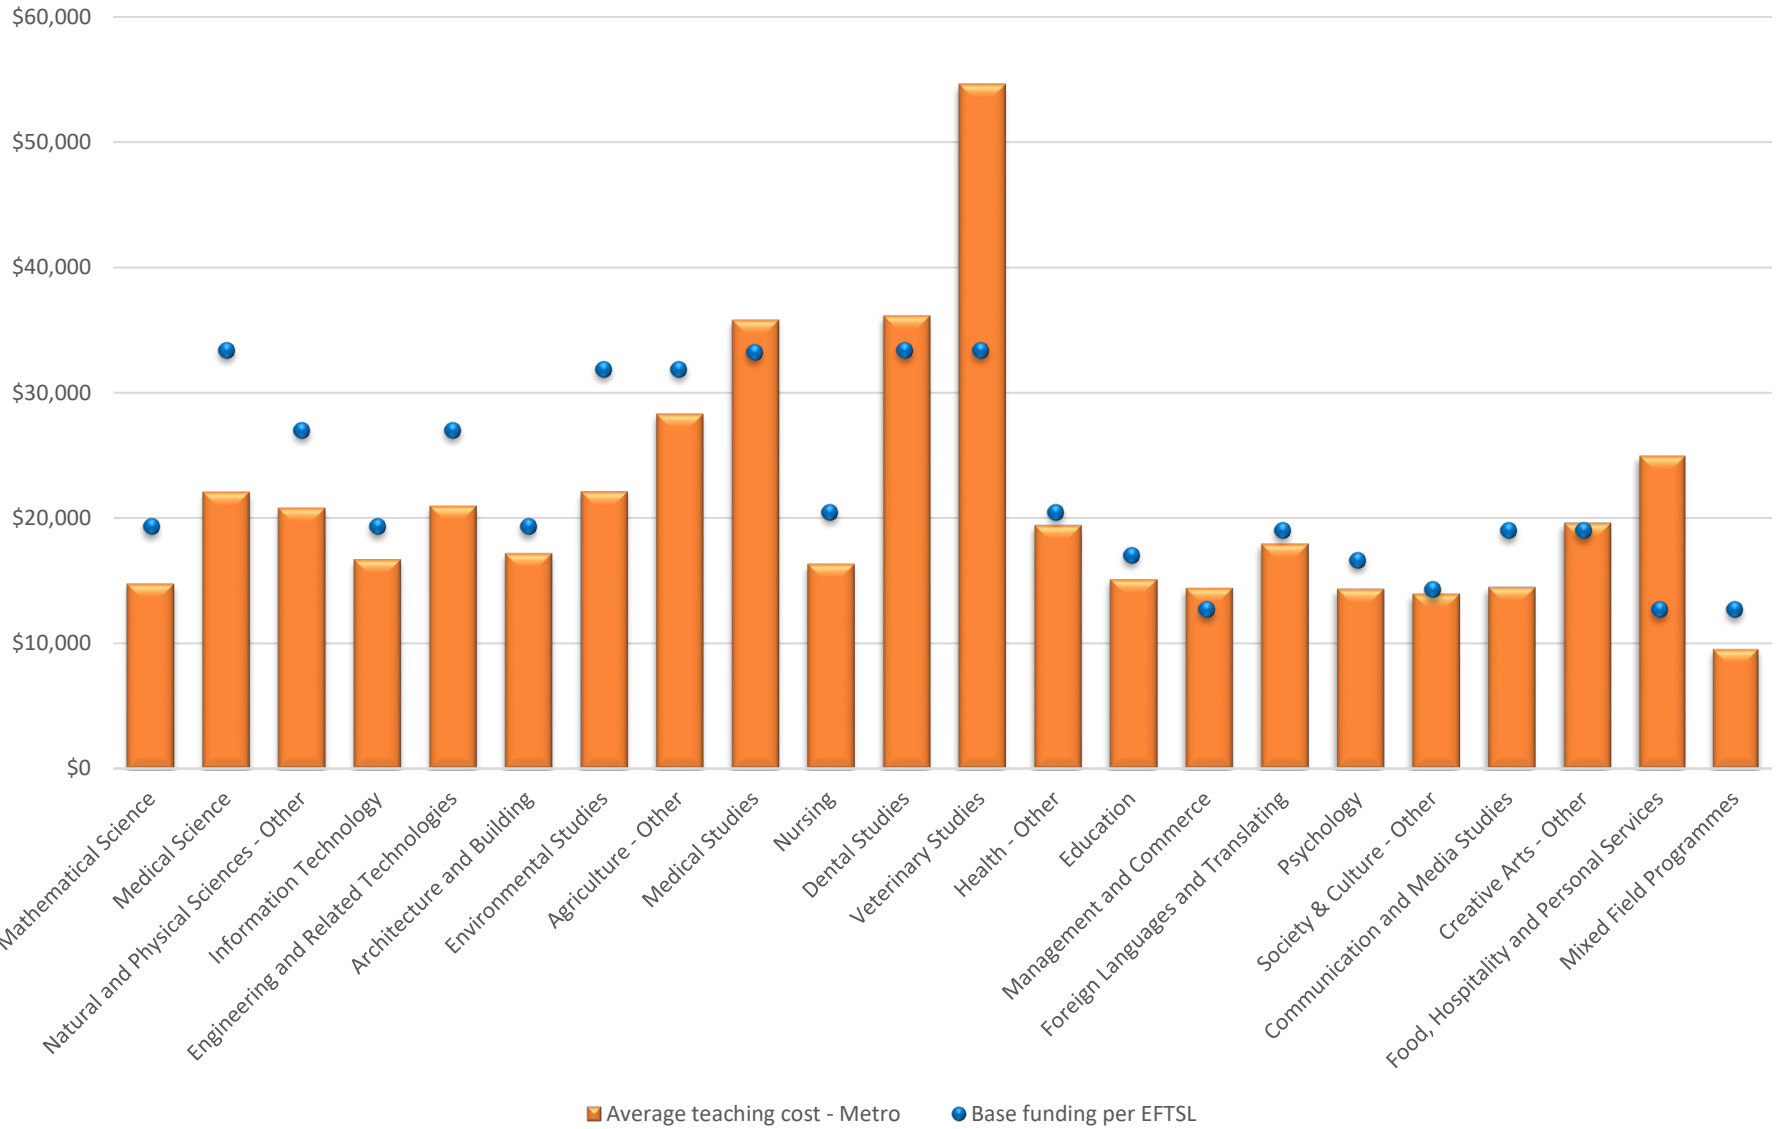

All universities - Teaching Cost (Bachelor Degree) vs Base Funding (2017)

Metro - Teaching Cost (Bachelor Degree) vs Base Funding (2017)

Regional - Teaching Cost (Bachelor Degree) vs Base Funding (2017)

15,000 to 25,000 Domestic Bachelor Students - Teaching Cost (Bachelor Degree) vs Base Funding (2017)

Greater than 25,000 Domestic Bachelor Students - Teaching Cost (Bachelor Degree) vs Base Funding (2017)