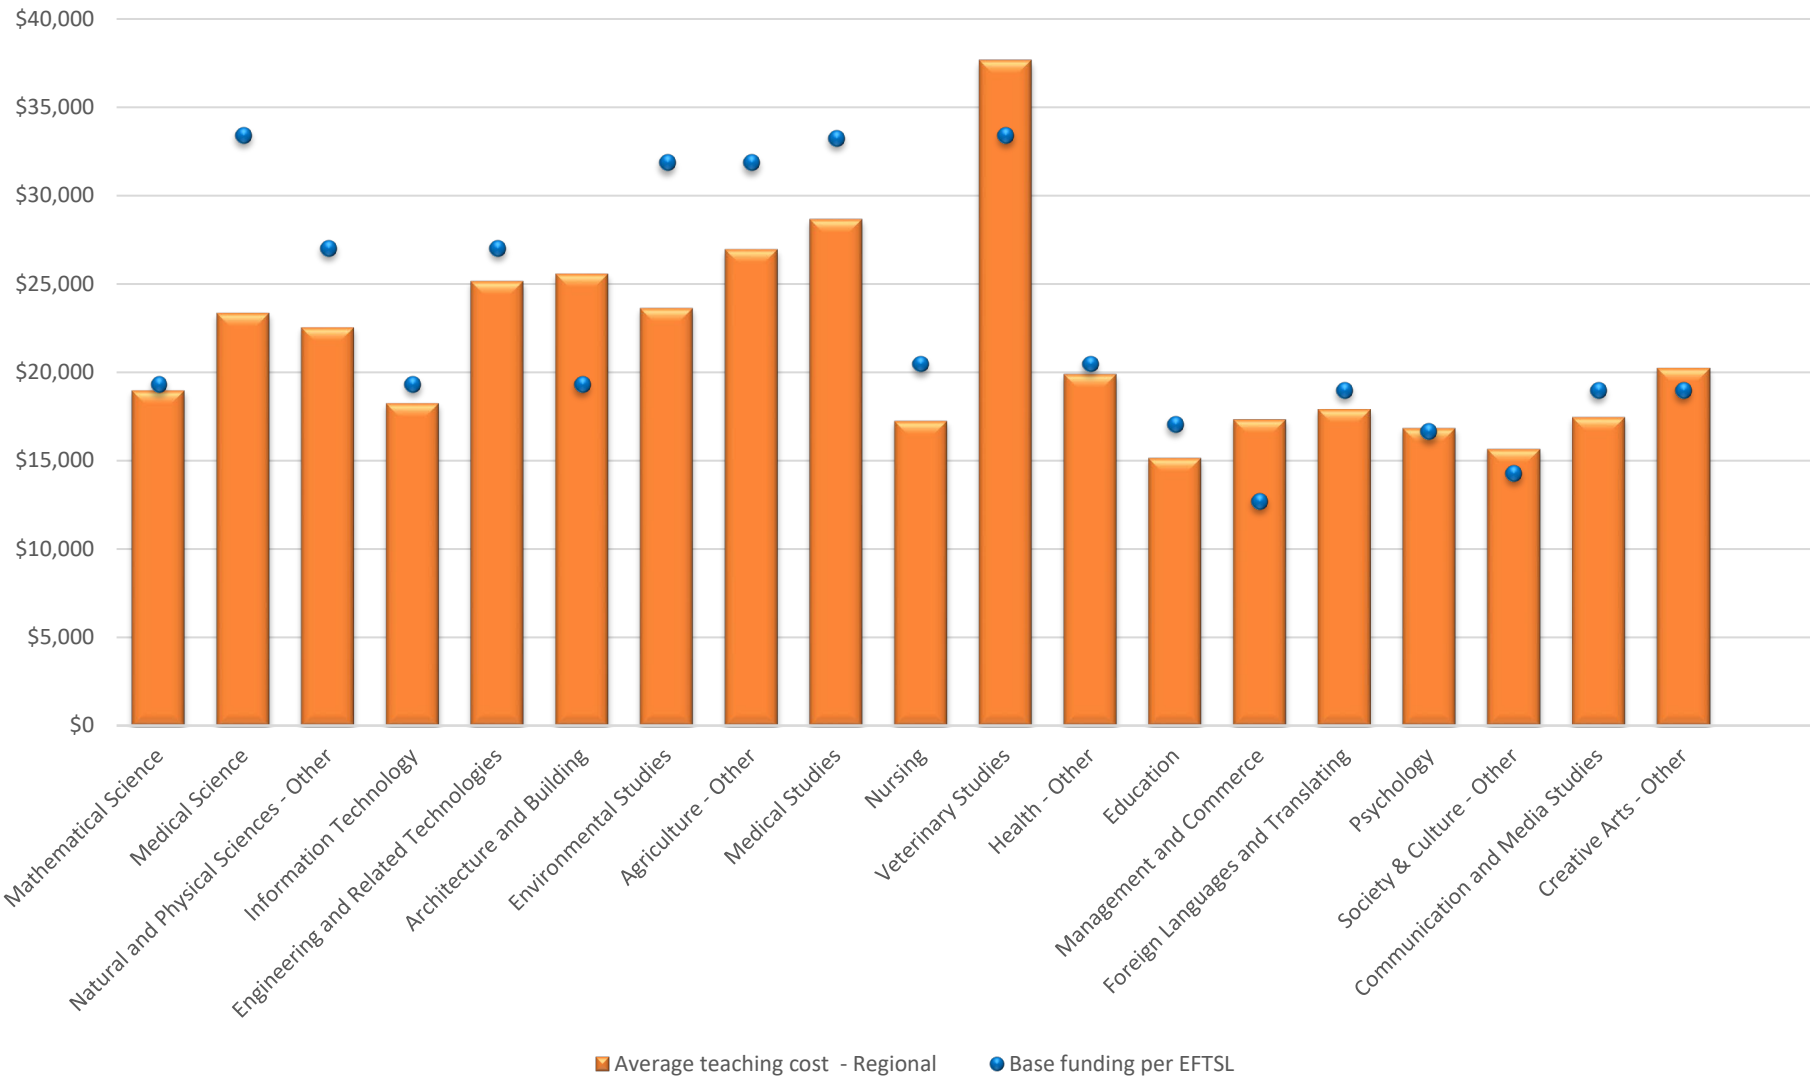

All universities - Teaching Cost (Bachelor Degree) vs Base Funding (2017)

Metro - Teaching Cost (Bachelor Degree) vs Base Funding (2017)

Regional - Teaching Cost (Bachelor Degree) vs Base Funding (2017)

15,000 to 25,000 Domestic Bachelor Students - Teaching Cost (Bachelor Degree) vs Base Funding (2017)

Greater than 25,000 Domestic Bachelor Students - Teaching Cost (Bachelor Degree) vs Base Funding (2017)