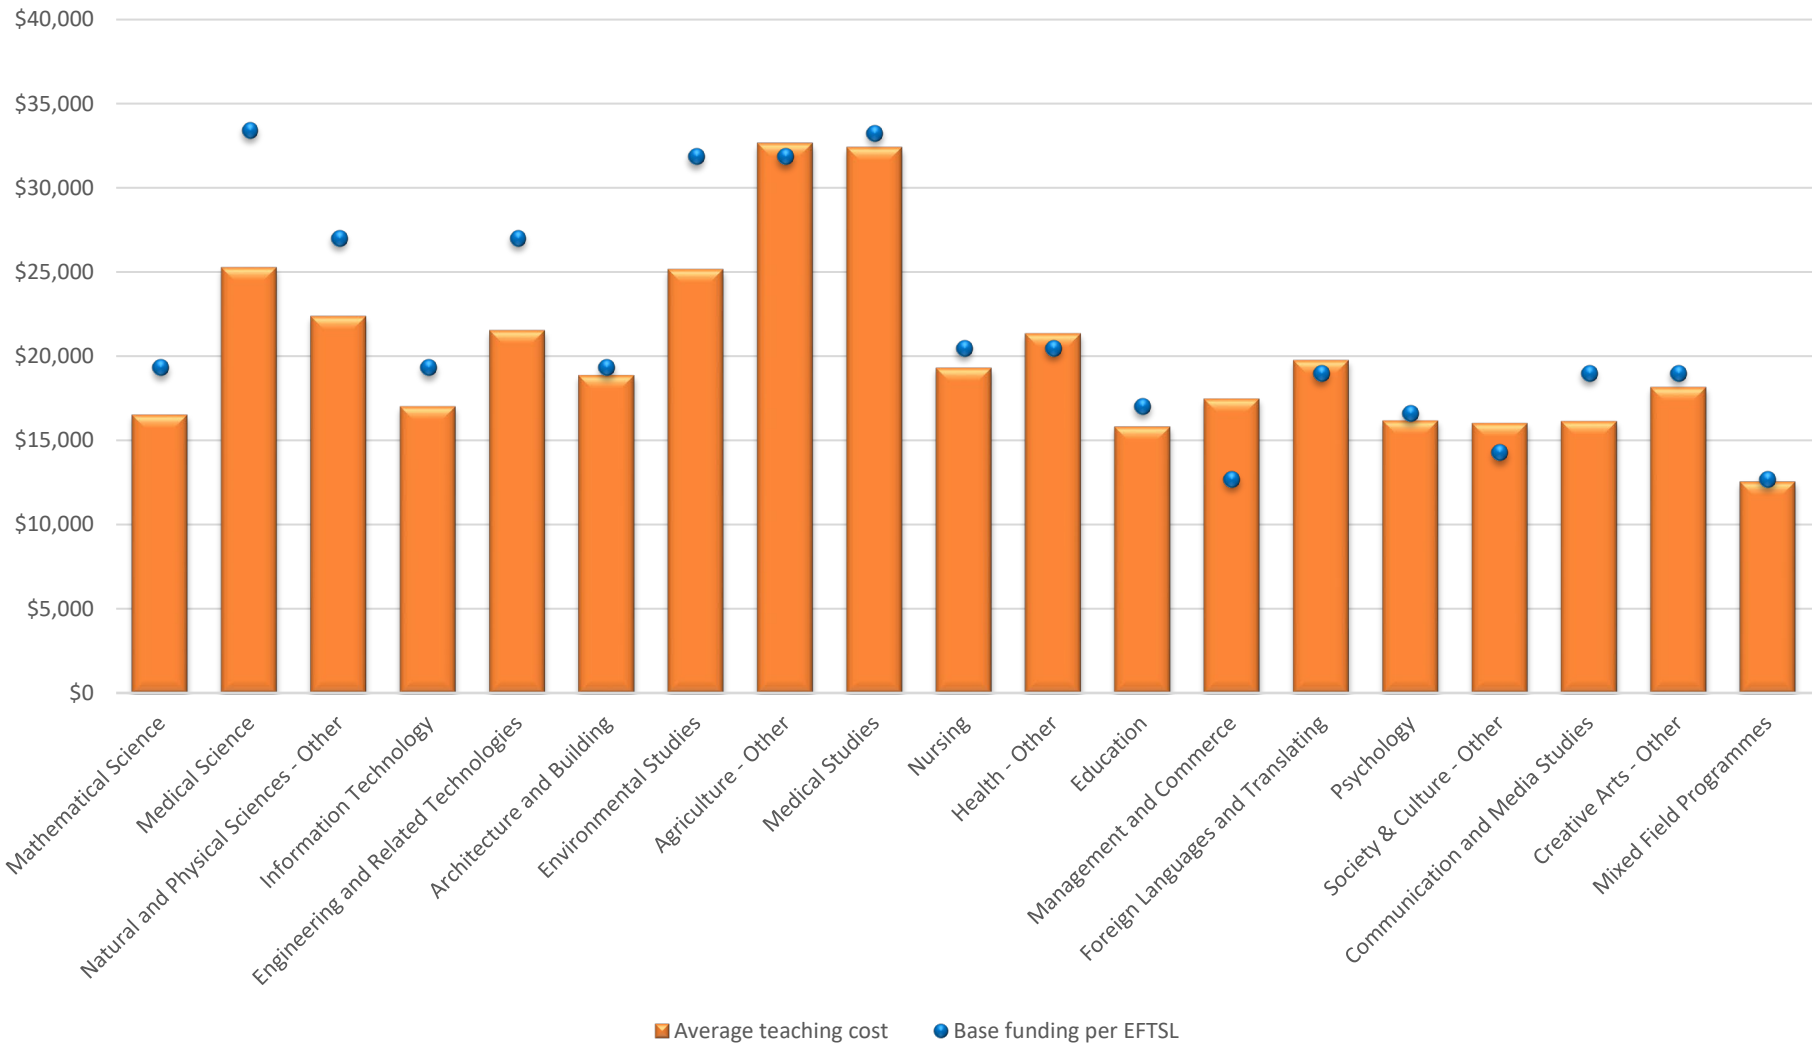

NSW - Teaching Cost (Bachelor Degree) vs Base Funding (2017)

VIC - Teaching Cost (Bachelor Degree) vs Base Funding (2017)

QLD - Teaching Cost (Bachelor Degree) vs Base Funding (2017)

Less than 15,000 Domestic Bachelor Students - Teaching Cost (Bachelor Degree) vs Base Funding (2017)

15,000 to 25,000 Domestic Bachelor Students - Teaching Cost (Bachelor Degree) vs Base Funding (2017)

Greater than 25,000 Domestic Bachelor Students - Teaching Cost (Bachelor Degree) vs Base Funding (2017)