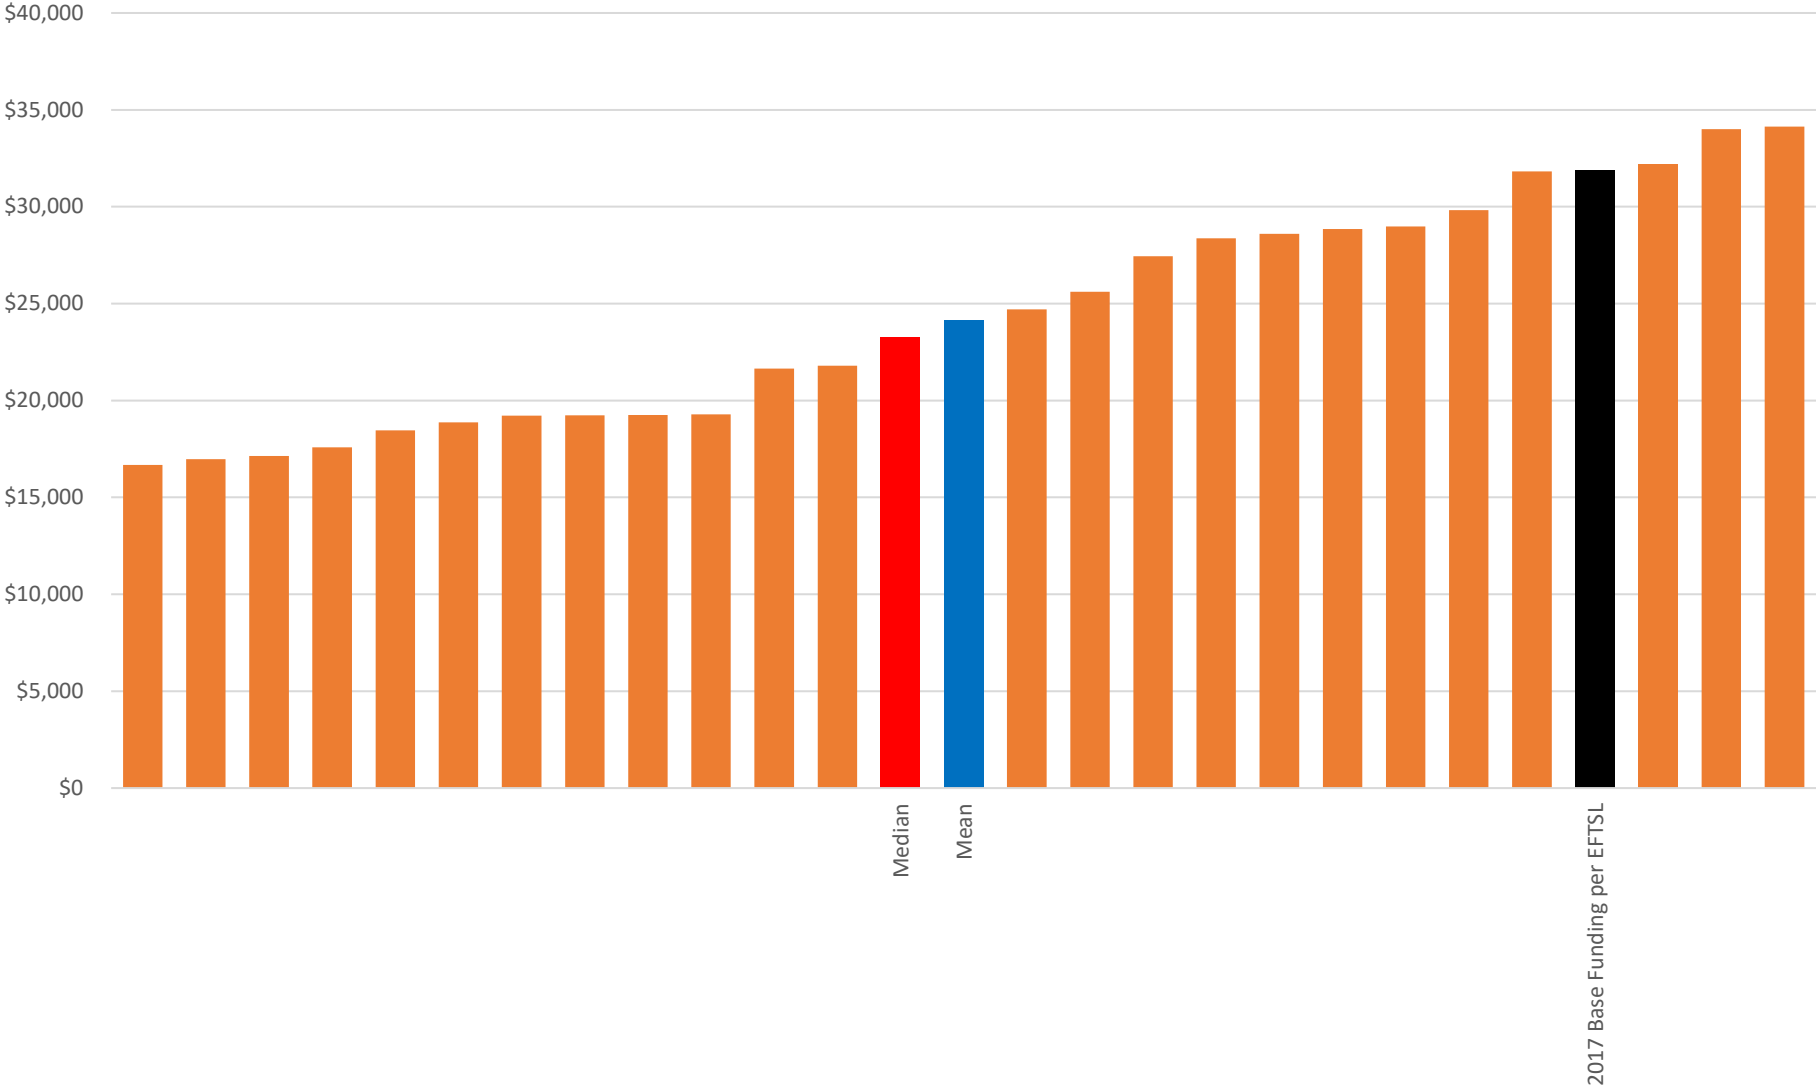

2017 Cost per EFTSL for all Universities in Sample - Environmental Studies (Bachelor Degree)