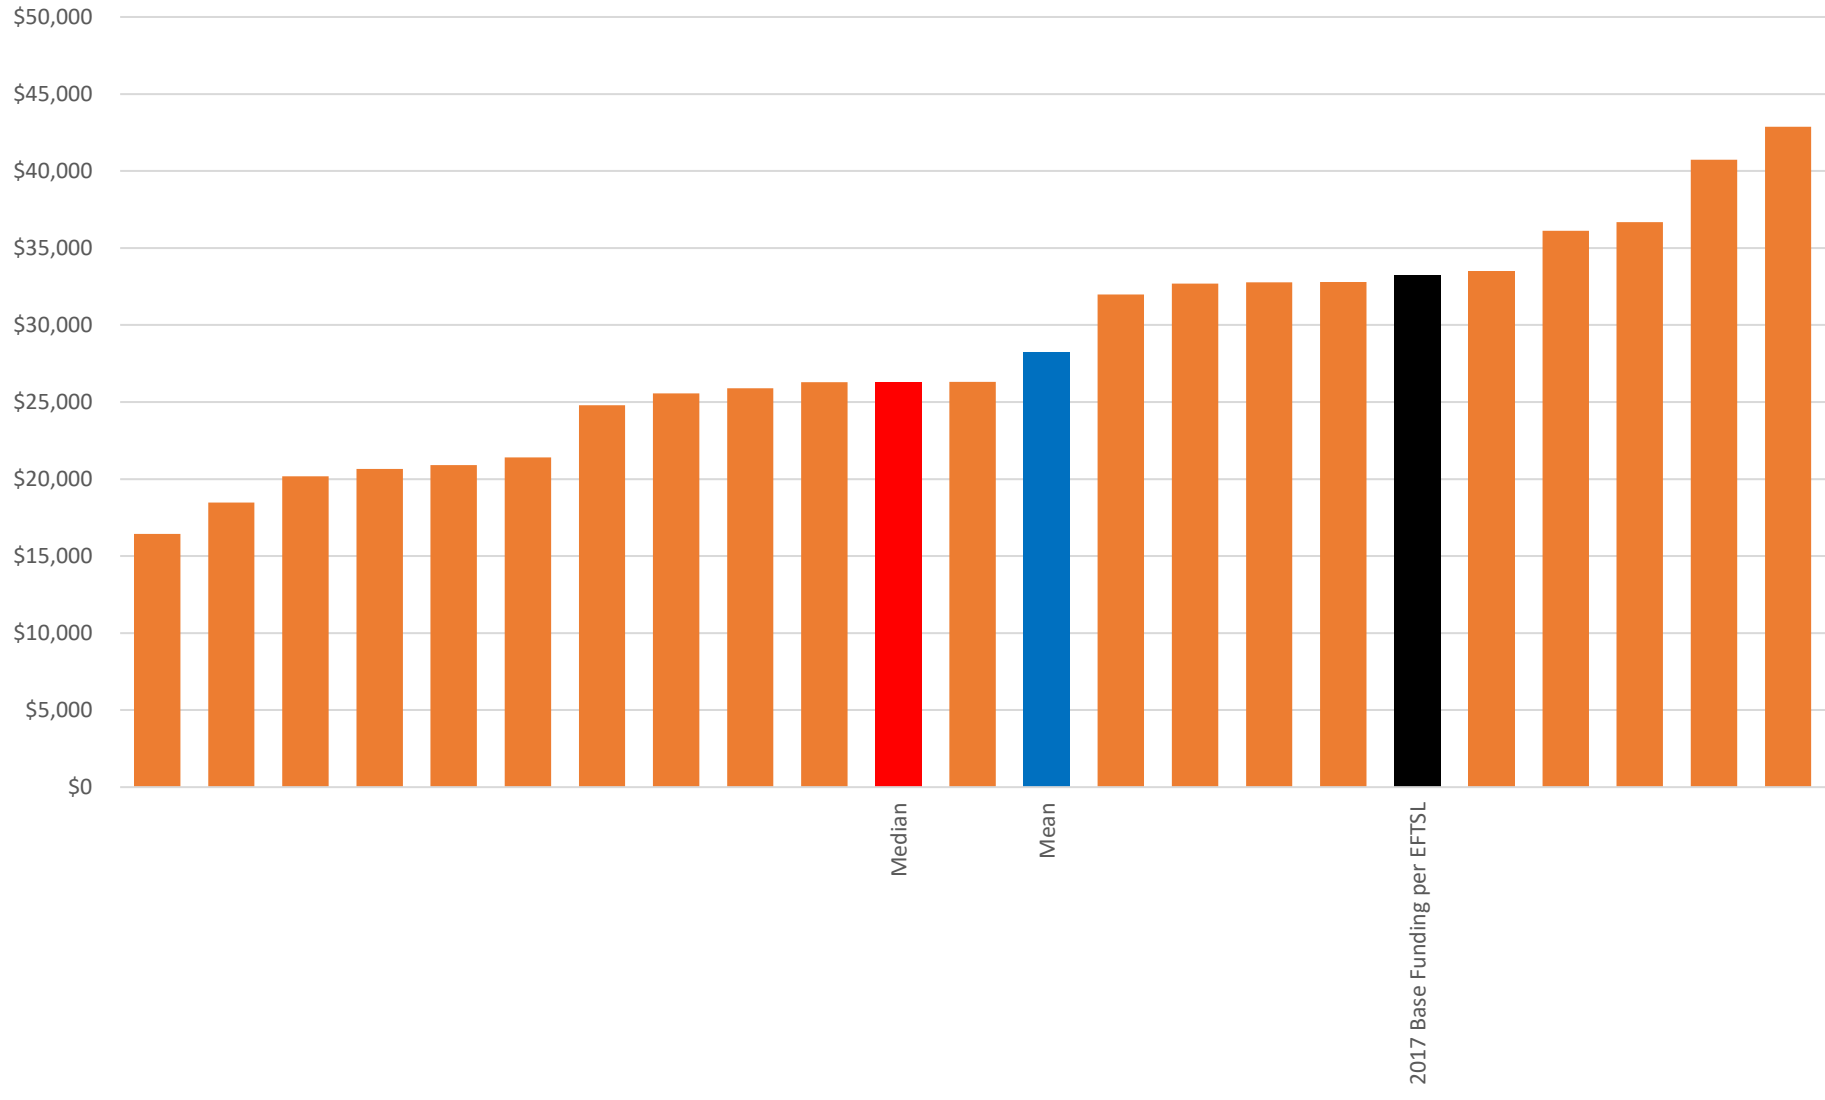

2017 Cost per EFTSL for all Universities in Sample - Medical Studies (Bachelor Degree)