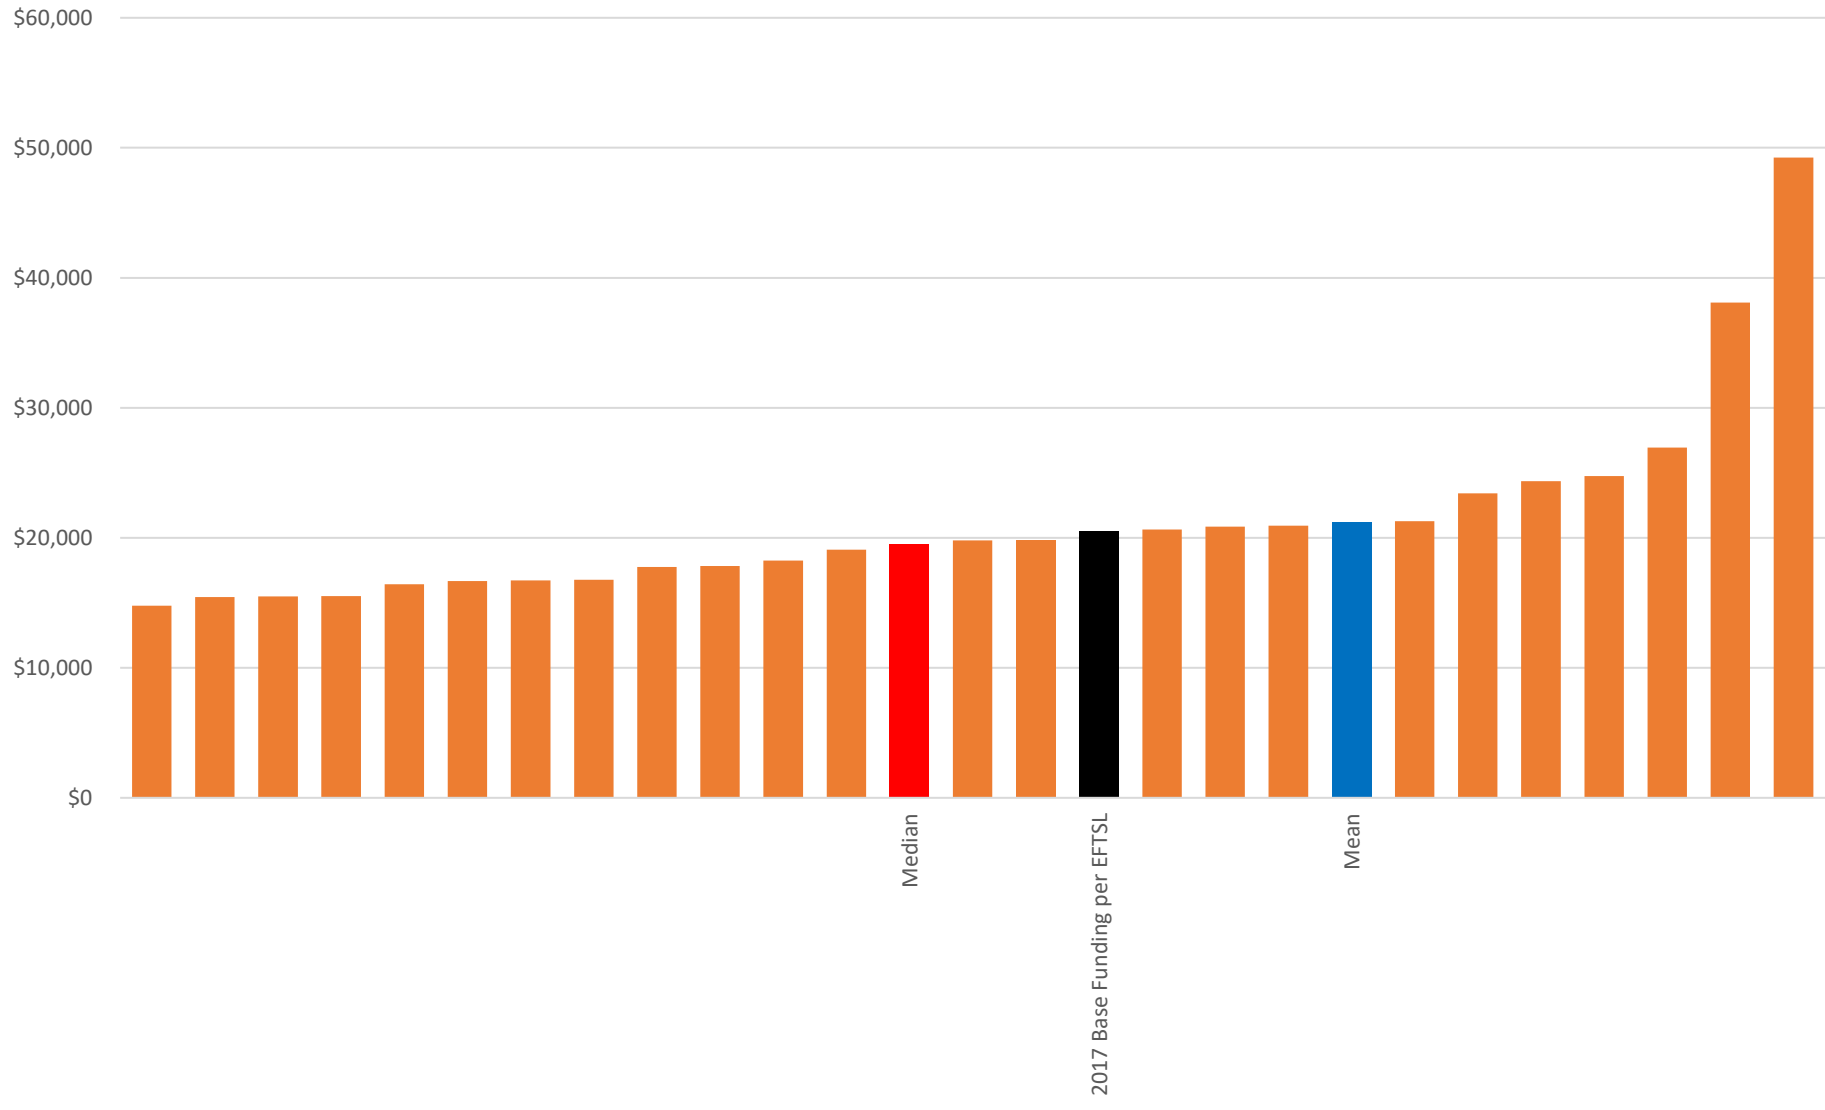

2017 Cost per EFTSL for all Universities in Sample - Health - Other (Bachelor Degree)