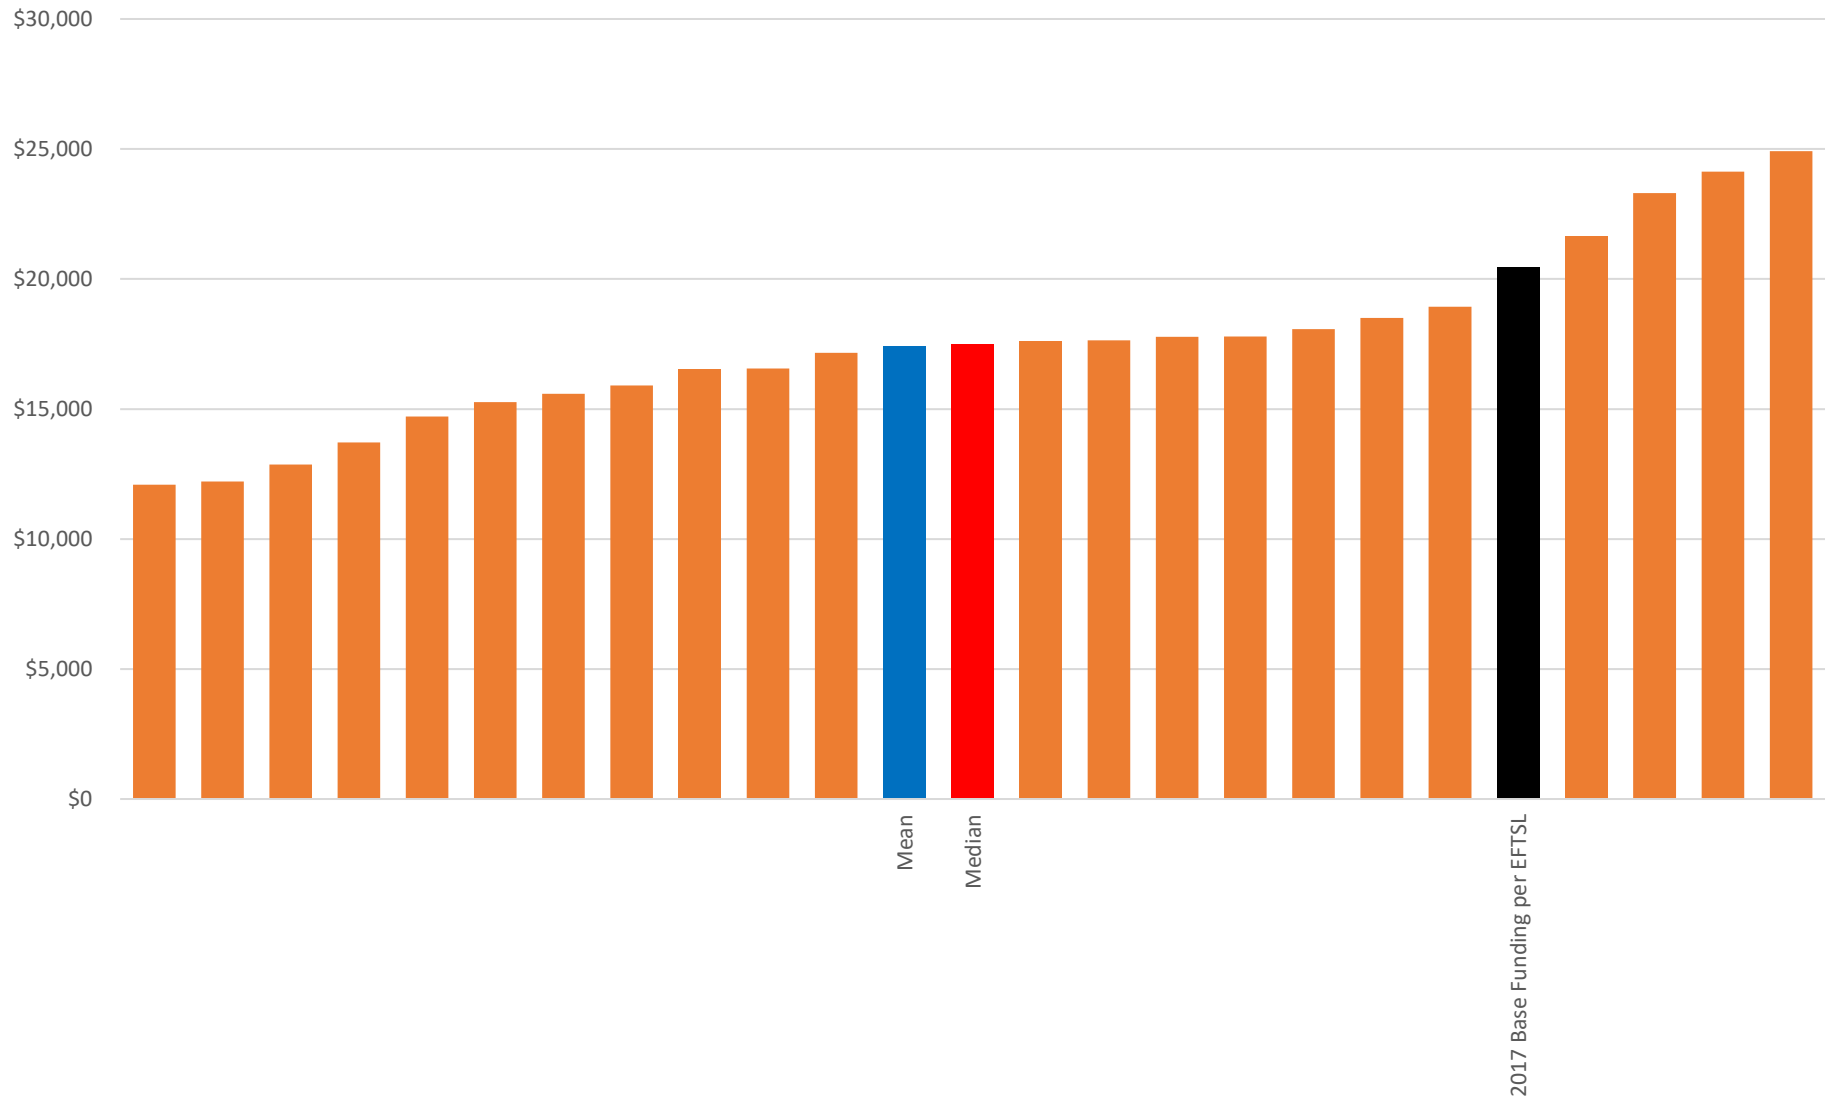

2017 Cost per EFTSL for all Universities in Sample - Nursing (Bachelor Degree)