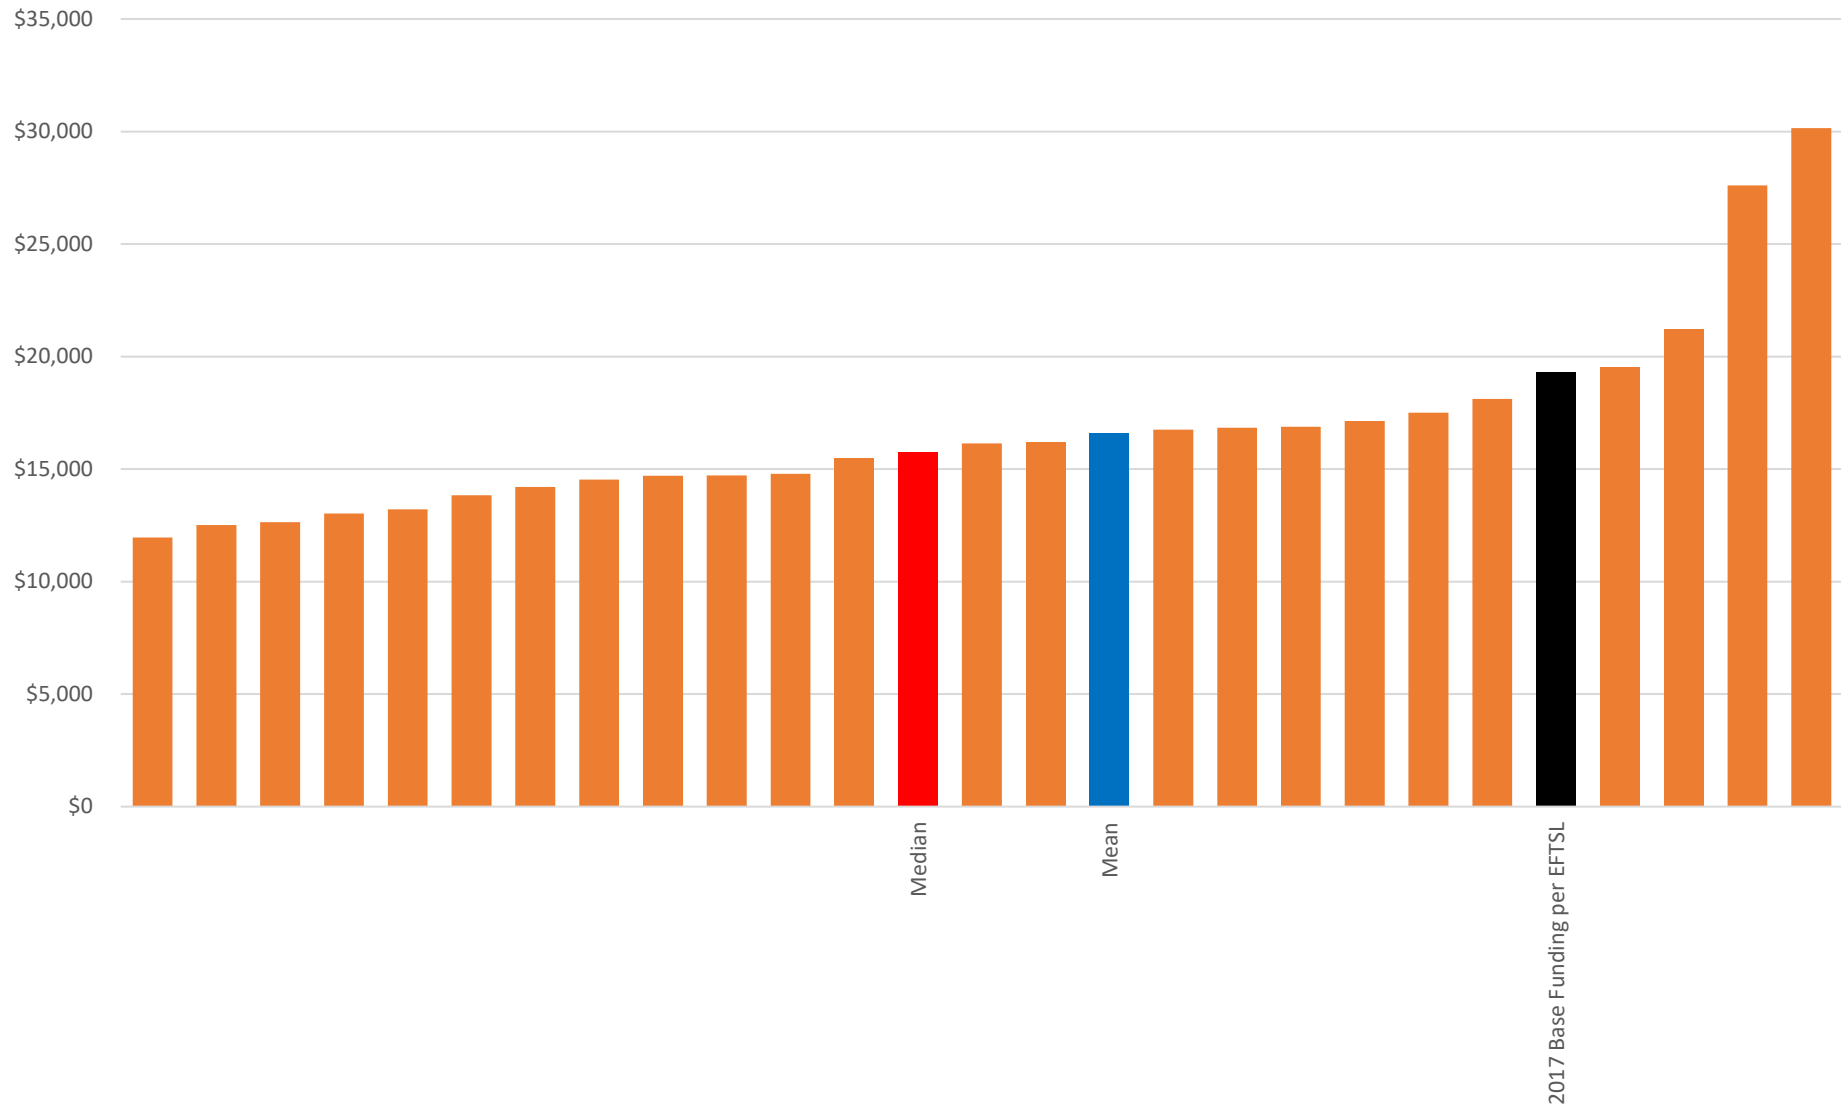

2017 Cost per EFTSL for all Universities in Sample - Mathematical Science (Bachelor Degree)