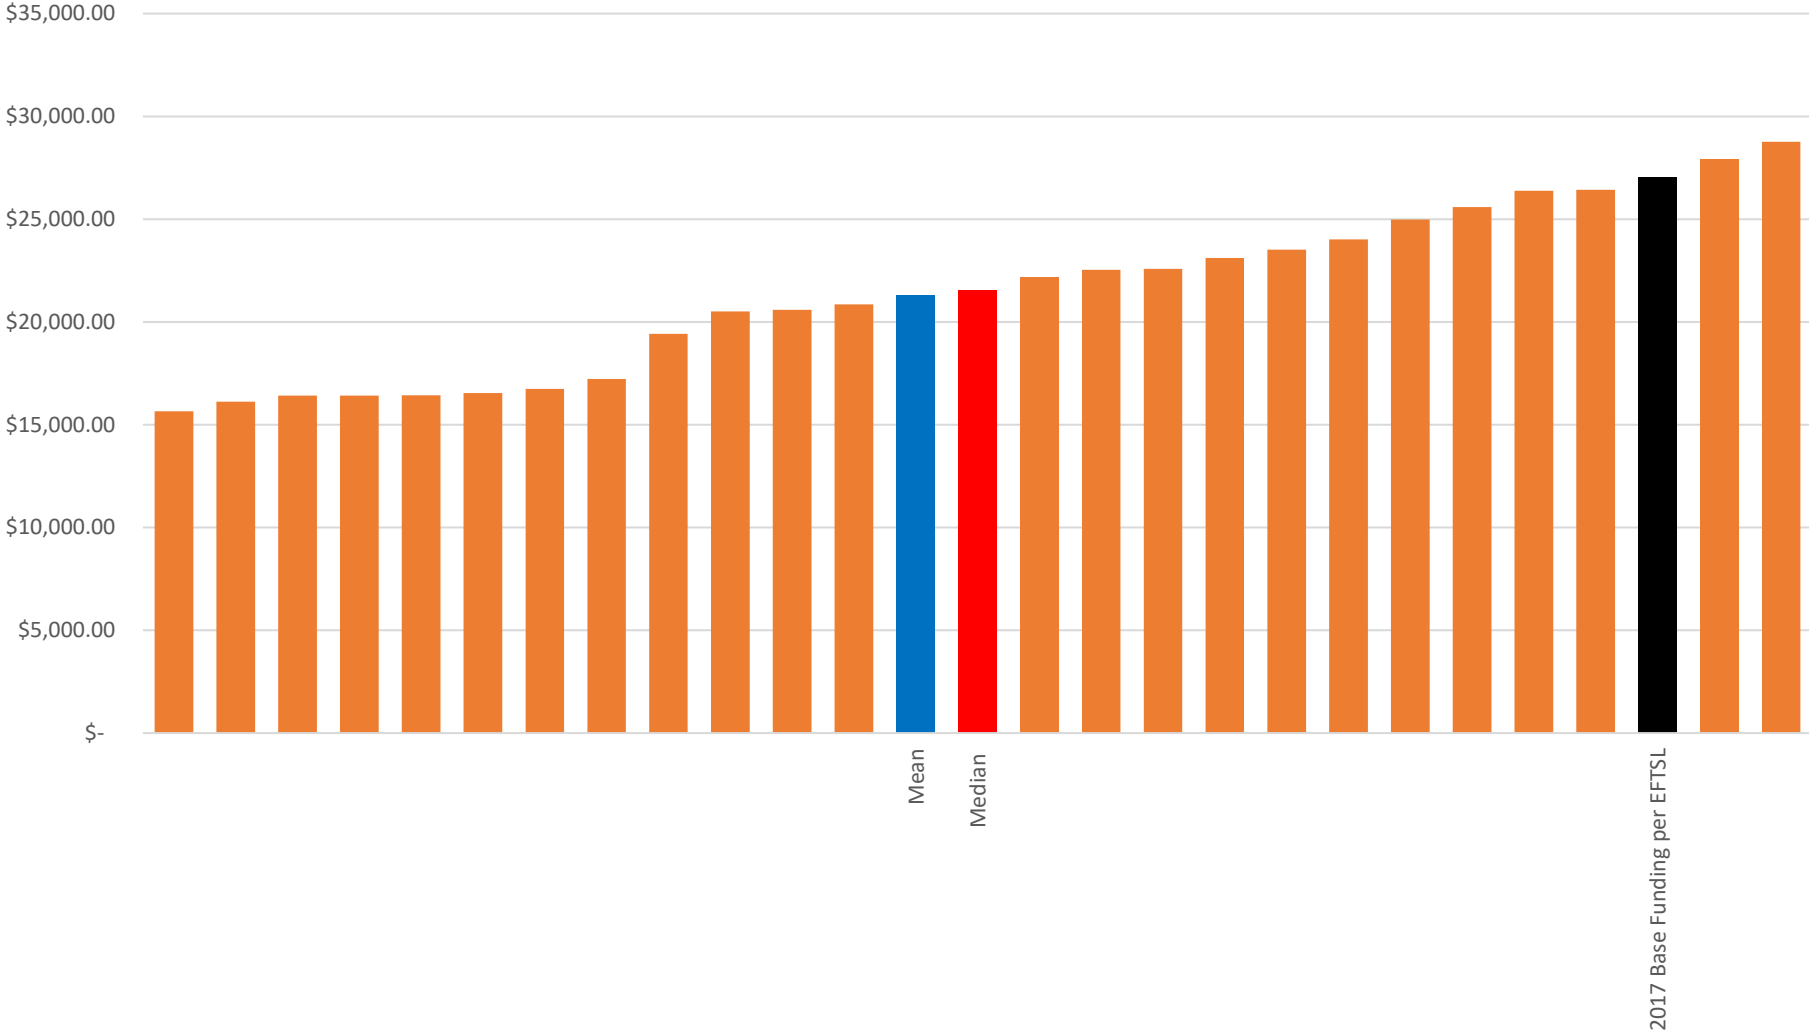

2017 Cost per EFTSL for all Universities in Sample - Natural & Physical Sciences - Other (Bachelor Degree)