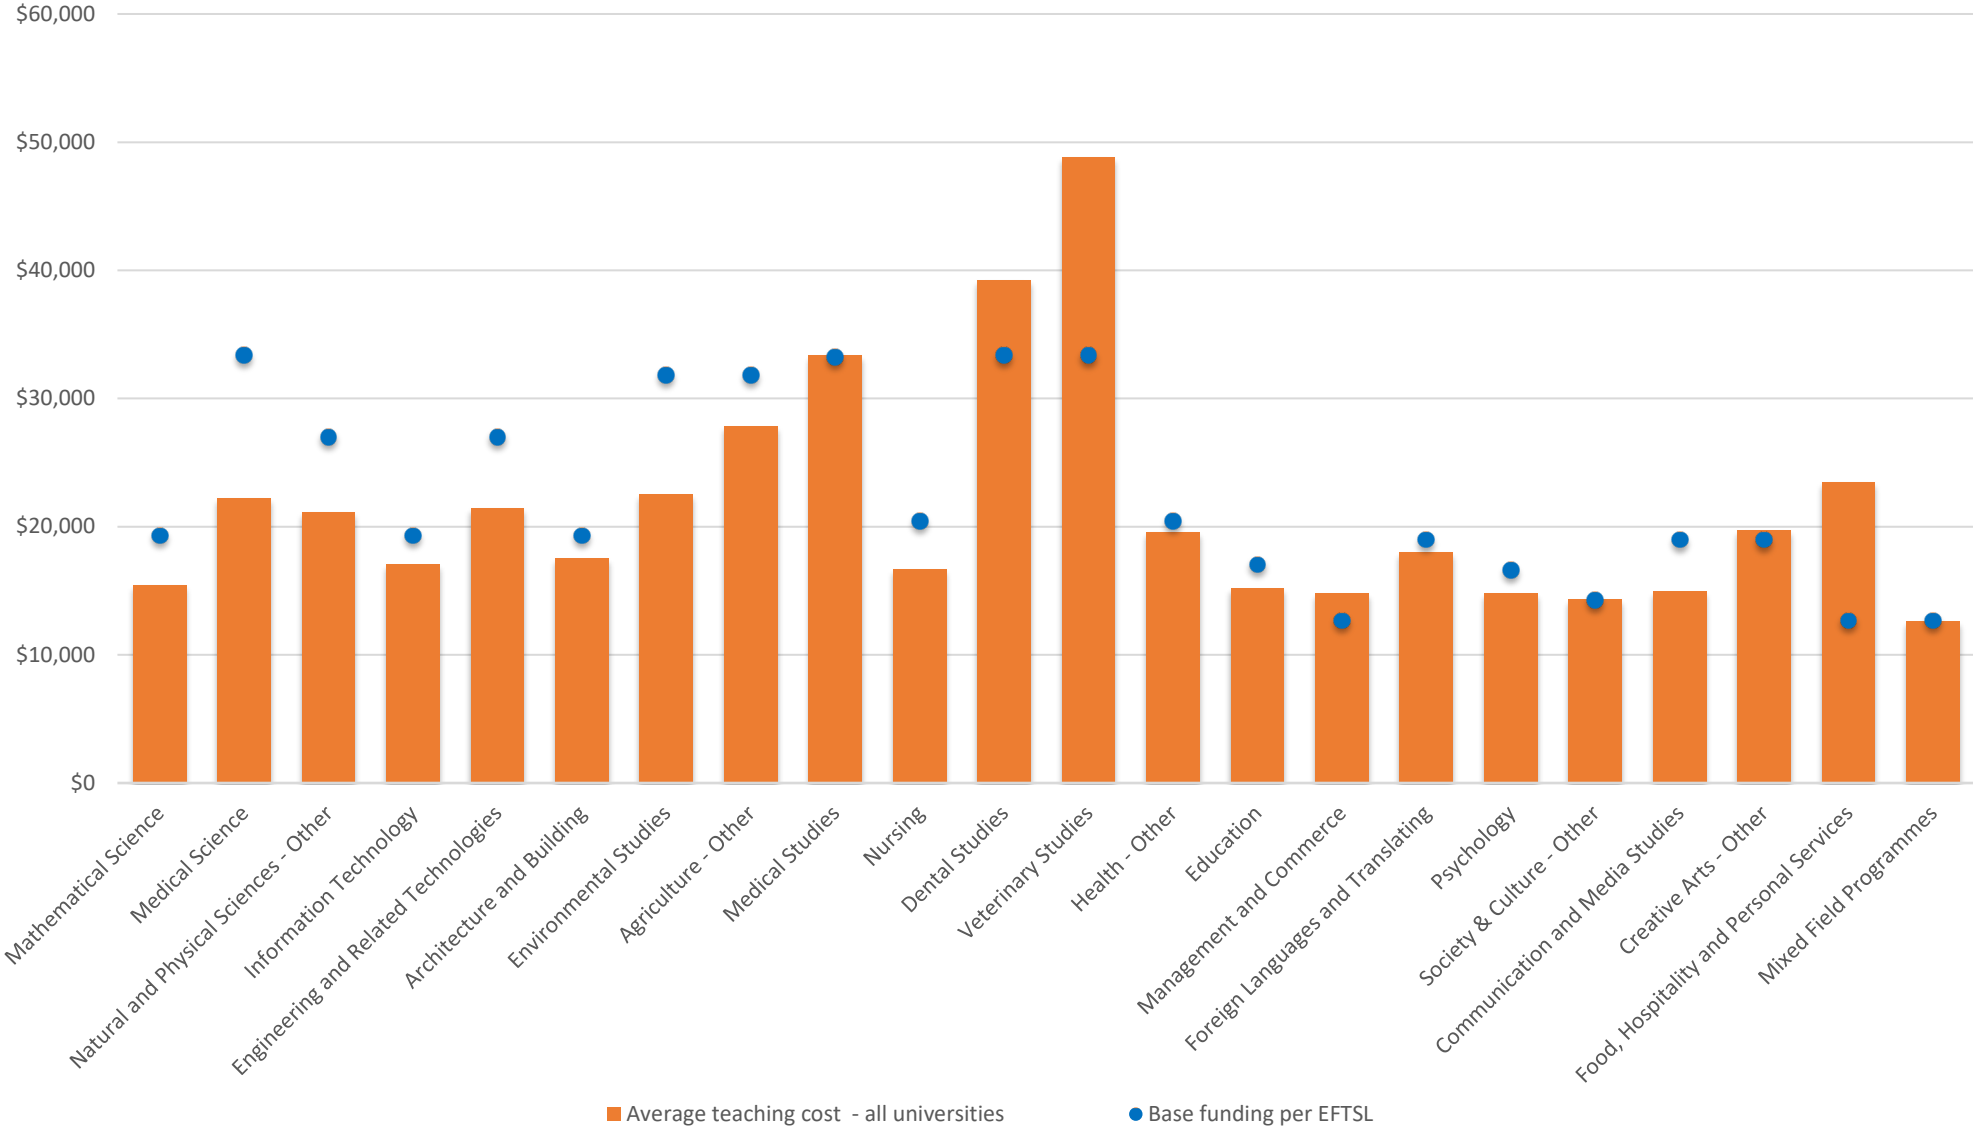

All universities - Teaching Cost (Bachelor Degree) vs Base Funding (2017)

Metro - Teaching Cost (Bachelor Degree) vs Base Funding (2017)

Regional - Teaching Cost (Bachelor Degree) vs Base Funding (2017)

15,000 to 25,000 Domestic Bachelor Students - Teaching Cost (Bachelor Degree) vs Base Funding (2017)

Greater than 25,000 Domestic Bachelor Students - Teaching Cost (Bachelor Degree) vs Base Funding (2017)