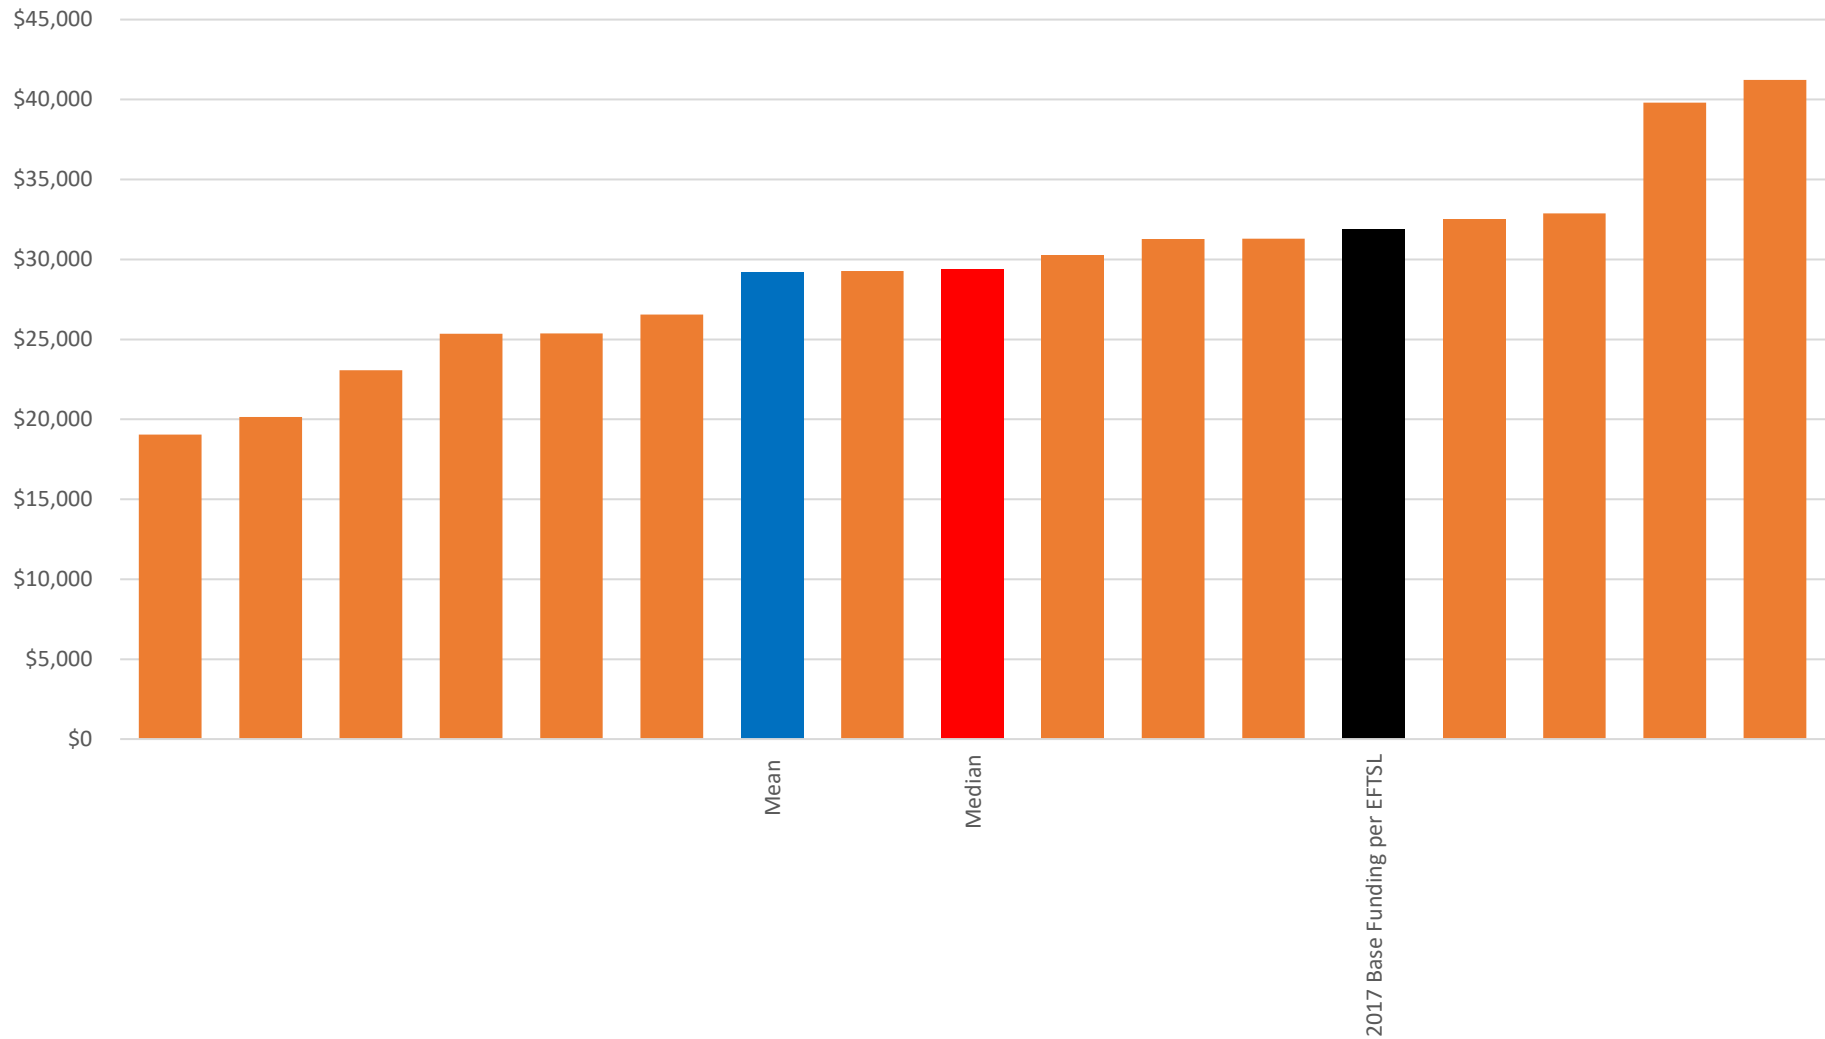

2017 Cost per EFTSL for all Universities in Sample - Agriculture and Related Sciences - Other (Bachelor Degree)