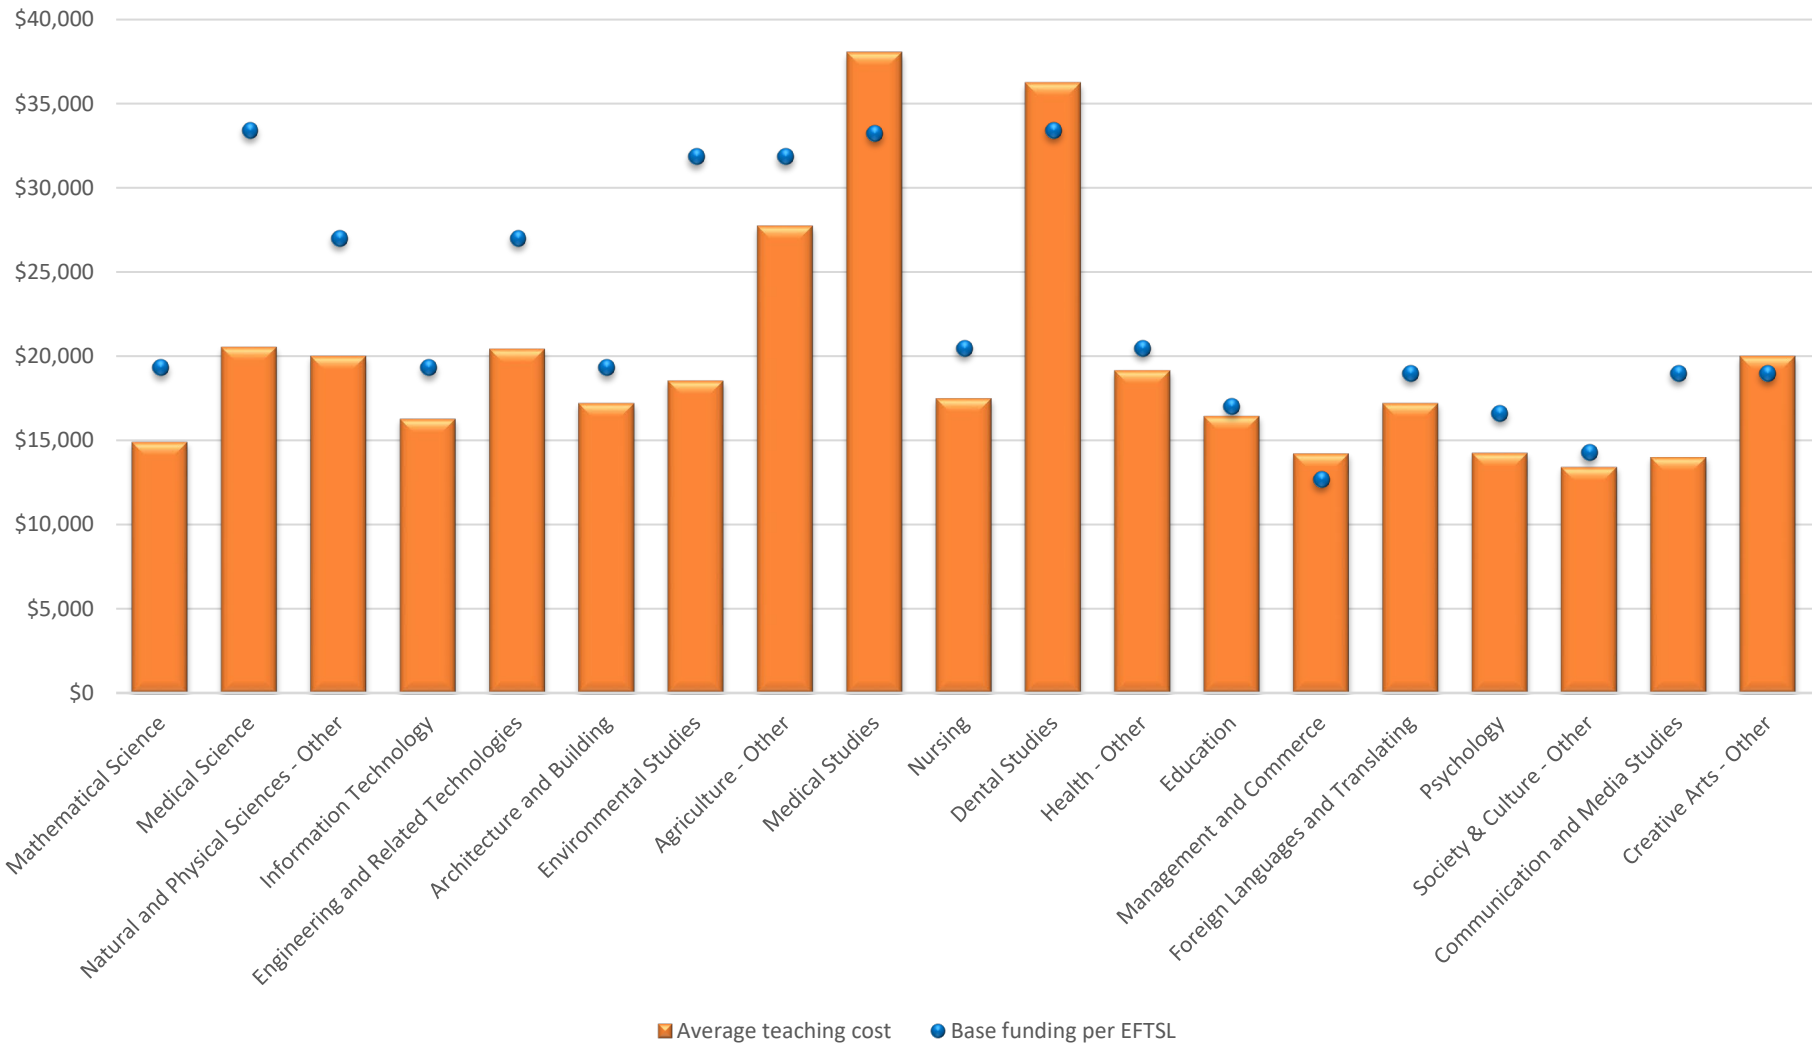

NSW - Teaching Cost (Bachelor Degree) vs Base Funding (2017)

VIC - Teaching Cost (Bachelor Degree) vs Base Funding (2017)

QLD - Teaching Cost (Bachelor Degree) vs Base Funding (2017)

Less than 15,000 Domestic Bachelor Students - Teaching Cost (Bachelor Degree) vs Base Funding (2017)

15,000 to 25,000 Domestic Bachelor Students - Teaching Cost (Bachelor Degree) vs Base Funding (2017)

Greater than 25,000 Domestic Bachelor Students - Teaching Cost (Bachelor Degree) vs Base Funding (2017)