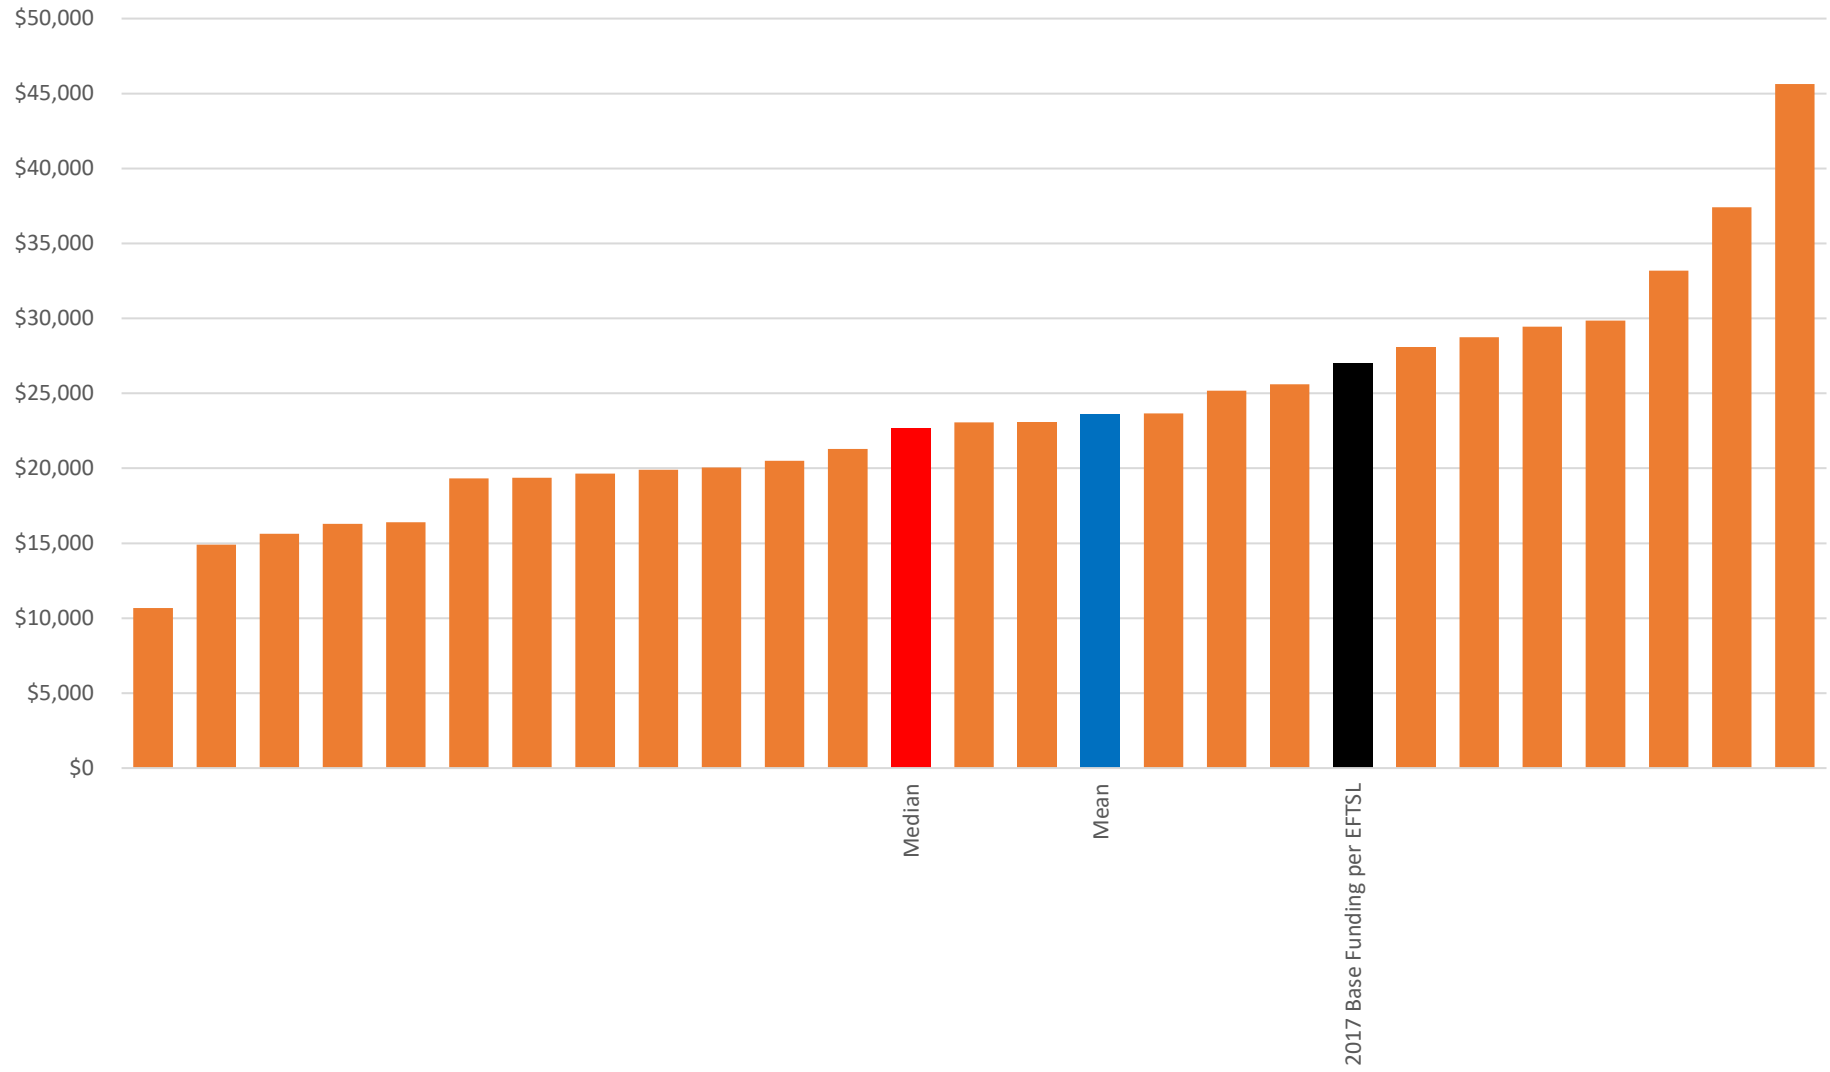

2017 Cost per EFTSL for all Universities in Sample - Engineering and Related Technologies (Bachelor Degree)