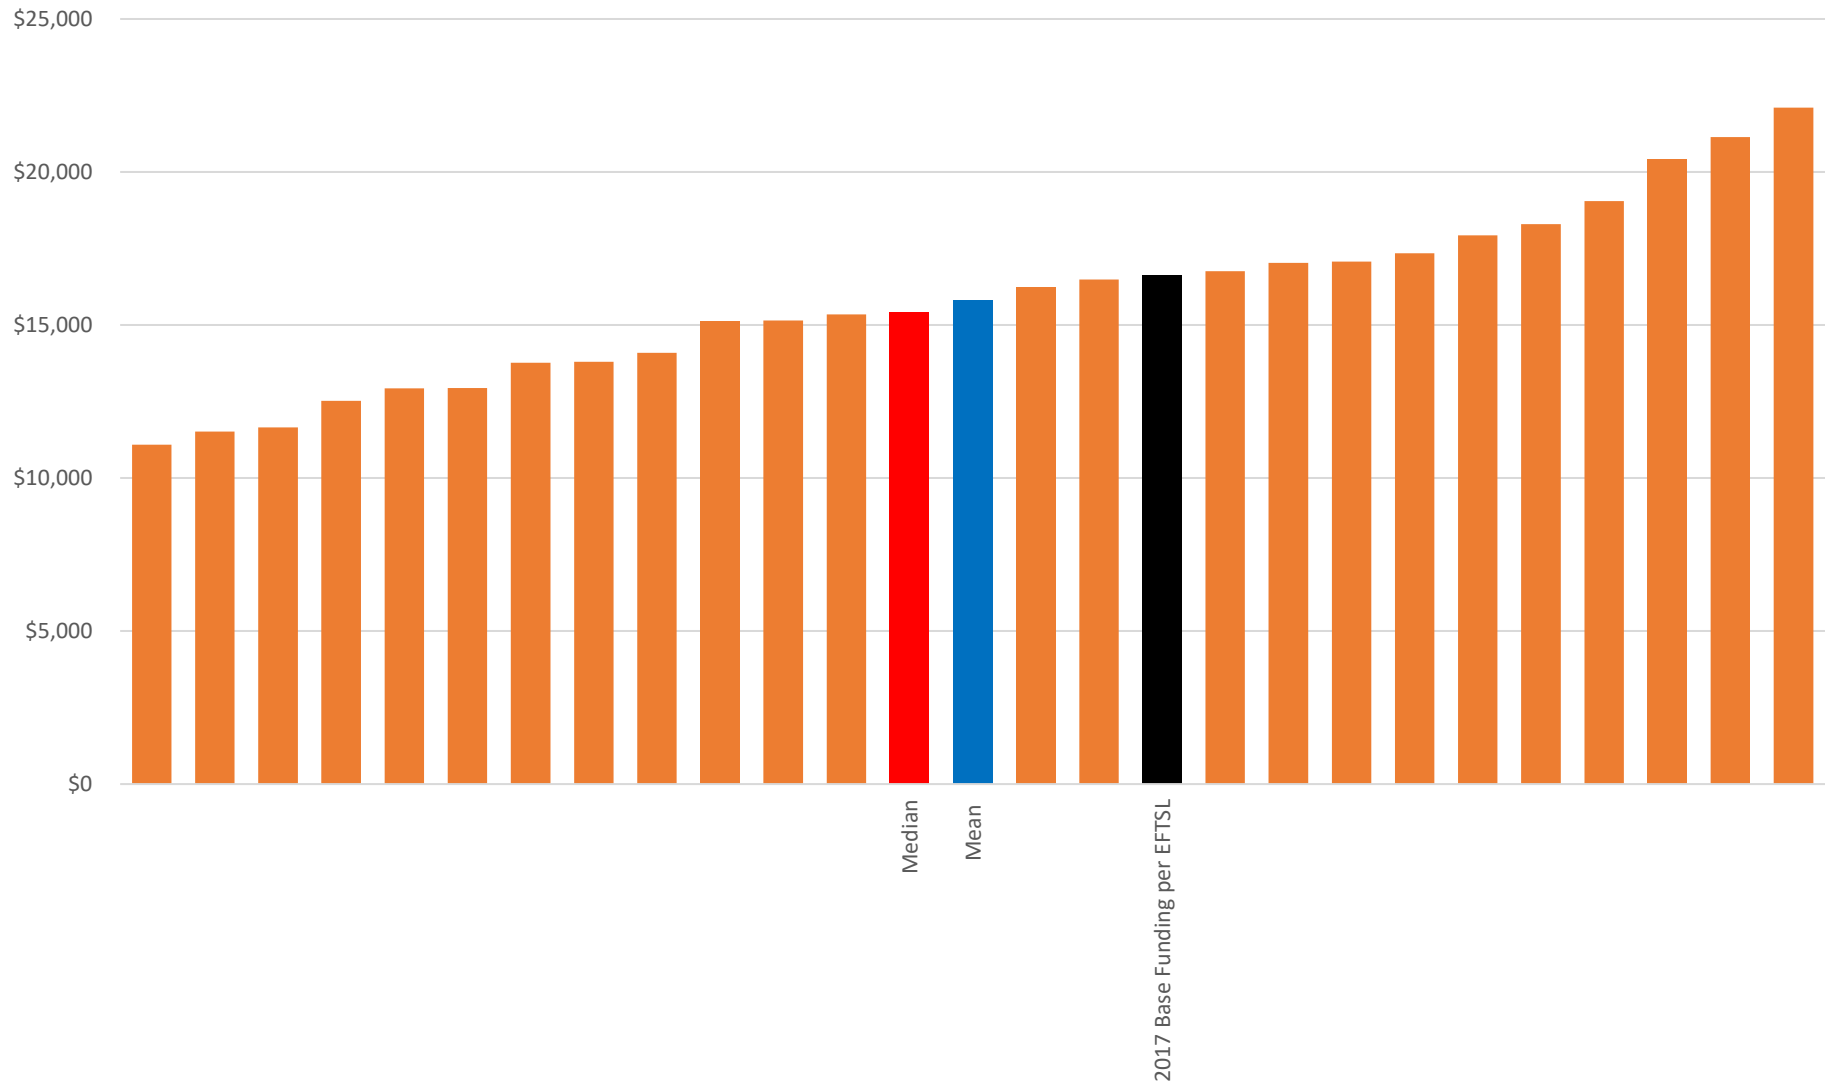

2017 Cost per EFTSL for all Universities in Sample - Psychology (Bachelor Degree)