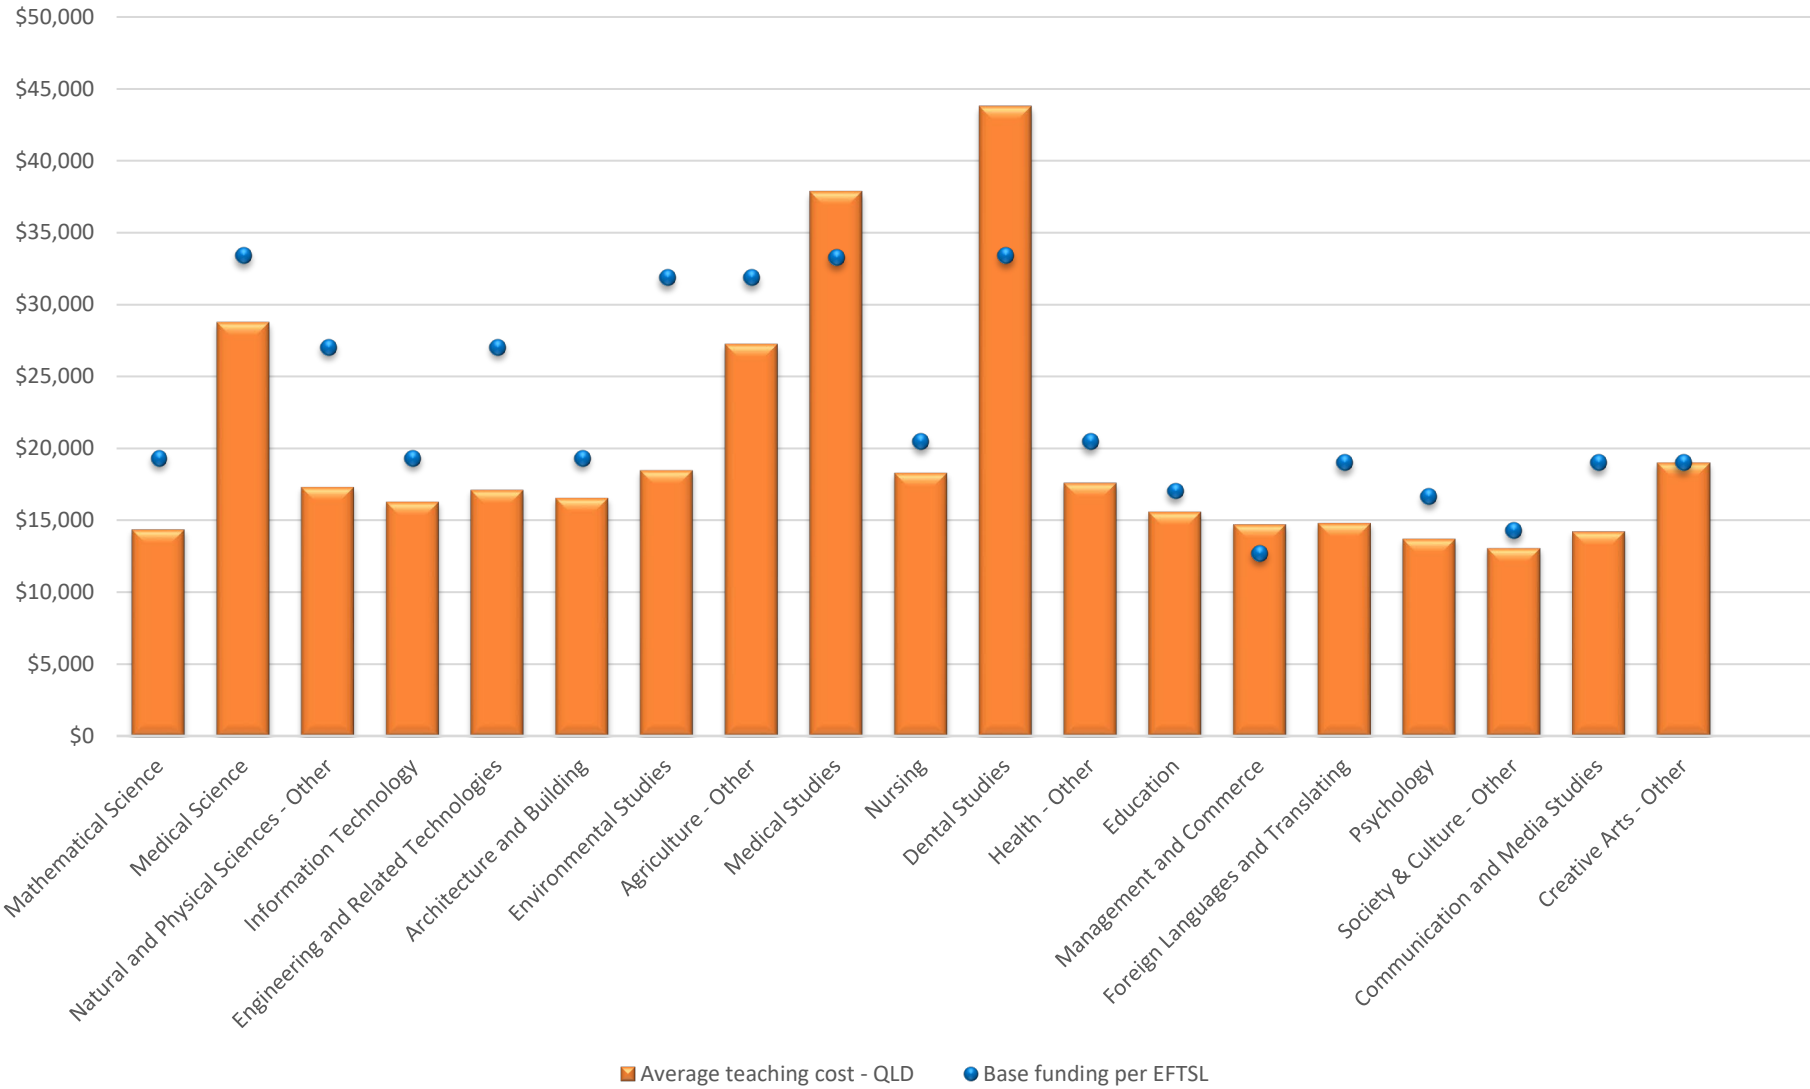

QLD - Teaching Cost (Bachelor Degree) vs Base Funding (2017)