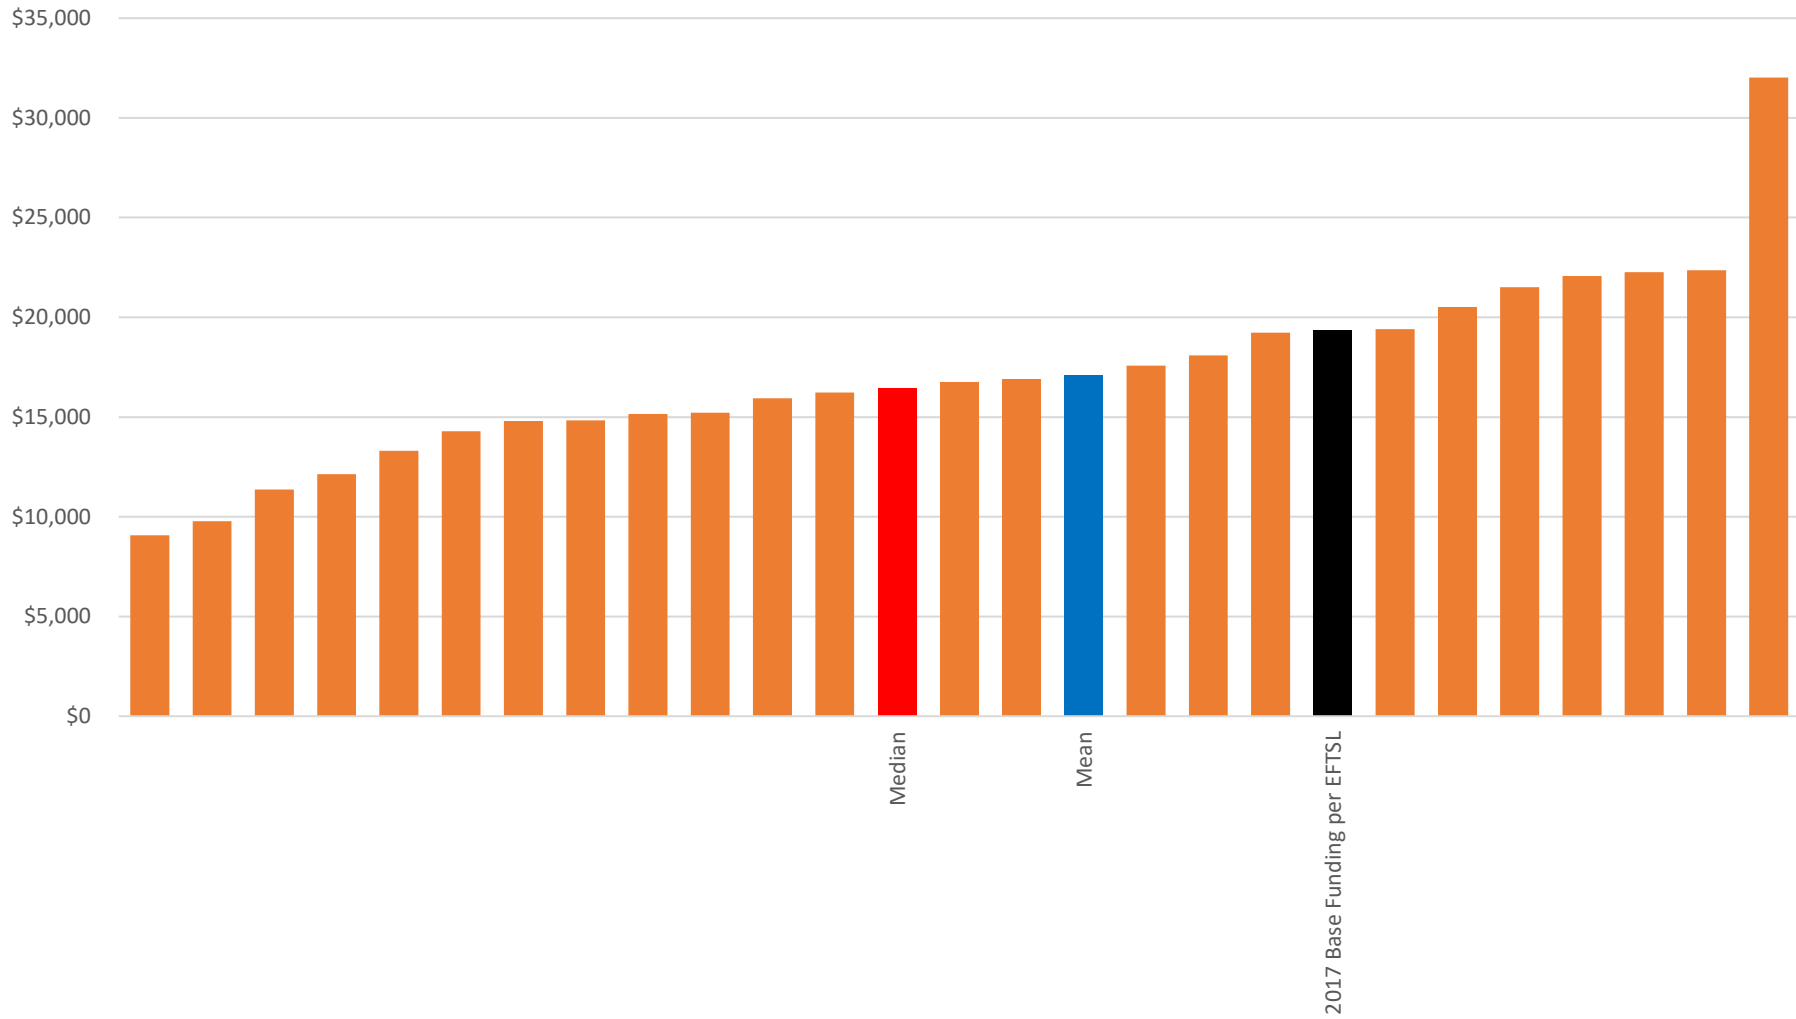

2017 Cost per EFTSL for all Universities in Sample - Information Technology (Bachelor Degree)