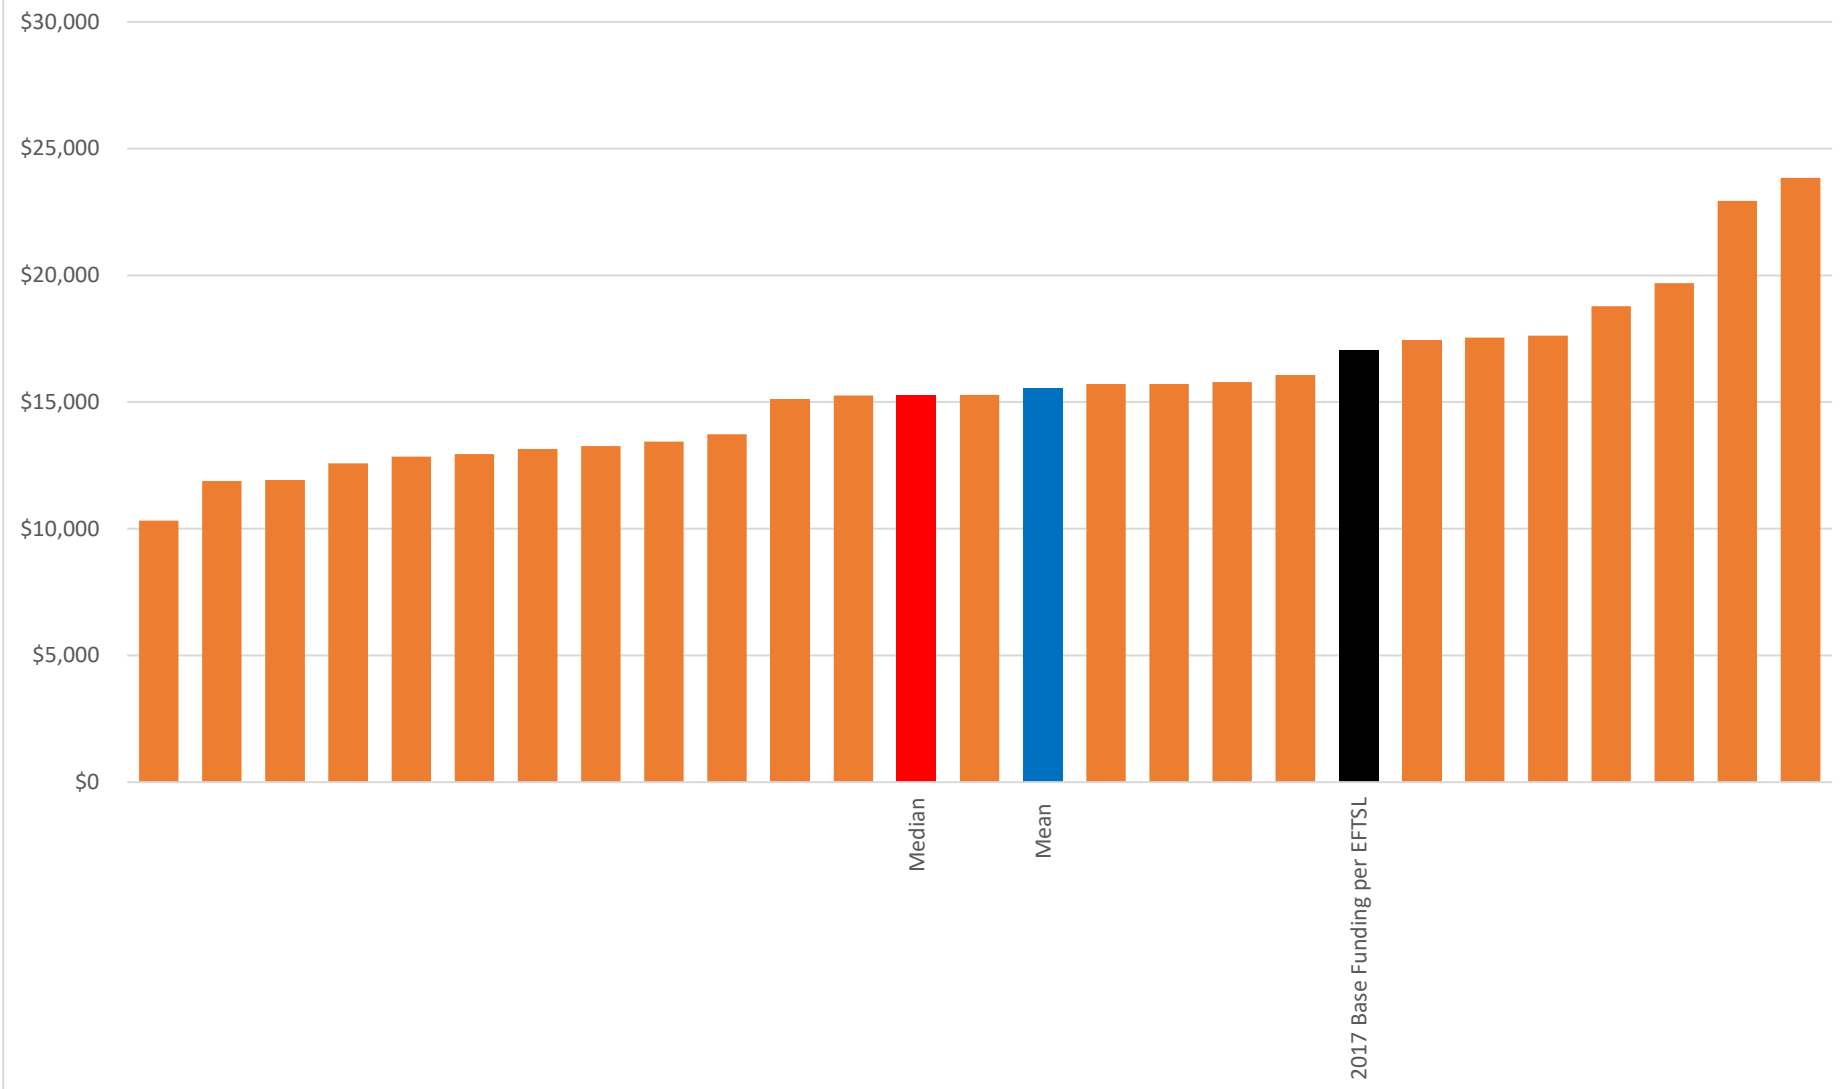

2017 Cost per EFTSL for all Universities in Sample - Education (Bachelor Degree)